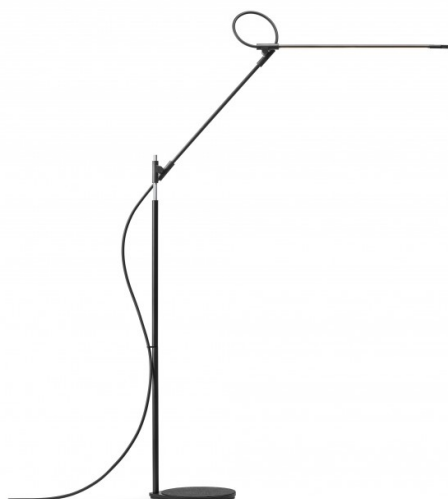

Pablo®

Pablo Superlight LED Floor Lamp

LA10539/F

SOURCE: <https://www.davidvillagelighting.co.uk/product/pablo-superlight-led-floor-lamp/10000364>

PRODUCT DESCRIPTION

Designer: Peter Stathis

Pablo Superlight LED Floor Lamp

The Pablo Superlight floor lamp boasts adjustability and effortless functionality. The precise and playful structure of this lamp allows for optimum flexibility and fluidity. The slim design of the Superlight LED floor lamp reduces the common task light back to its pure essence. This fits in with the 'less-is-more' philosophy of the Pablo brand.

The Superlight was designed with the user in mind, the one-handed dimmer switch makes for effortless adjustment of the light output and allows you to find the perfect brightness for your space. The joint system within this lamp gives this Superlight floor lamp a full range of flexibility along the 3-axis. Available in two frame colours, black and white, the Superlight can suit any interior with ease.

PRODUCT SPECIFICATION

Light Source: 8.5W, 3000K, 700 Lumens

IP Code: 20

Dimming: Integrated dimmer on the product.

Dimensions: Height: 119.5cm
Base: 20.3cm
Length: 83.2cm - 52.7cm

For all sales and technical enquiries, please contact: