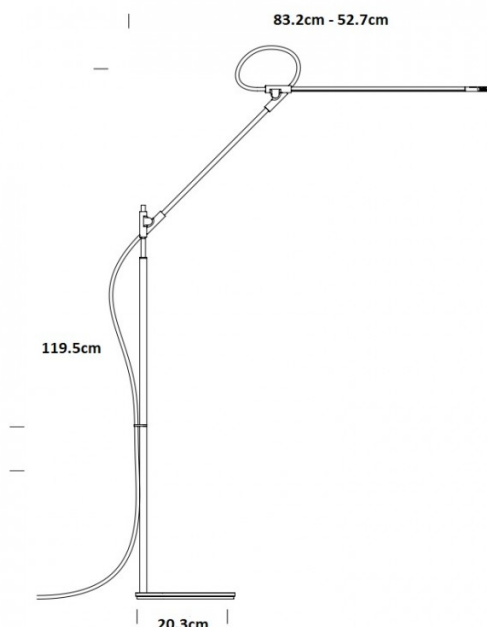

PRODUCT SPECIFICATION

Light Source: 8.5W, 3000K, 700 Lumens

IP Code: 20

Dimming: Integrated dimmer on the product.

Dimensions: Height: 119.5cm
Base: 20.3cm
Length: 83.2cm - 52.7cm

For all sales and technical enquiries, please contact: