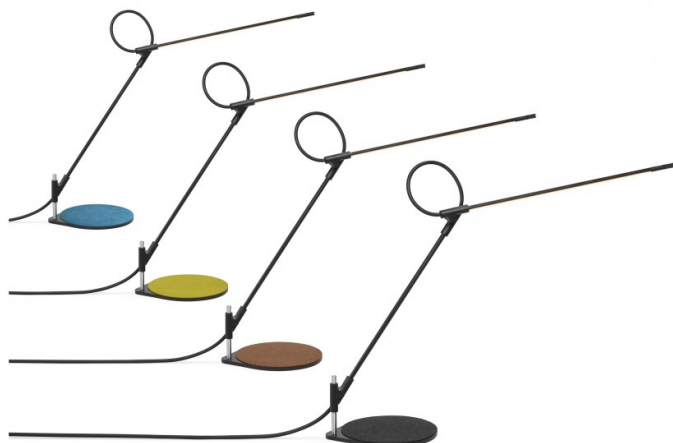

Pablo®

Pablo Superlight LED Table Lamp

LA10539

SOURCE: <https://www.davidvillagelighting.co.uk/product/Pablo-Superlight-LED-Table-Lamp/10000363>

PRODUCT DESCRIPTION

Designer: Peter Stathis

Pablo Superlight LED Table Lamp

The Pablo Superlight table lamp boasts adjustability and effortless functionality. The precise and playful structure of this lamp allows for optimum flexibility and fluidity. The slim design of the Superlight LED table lamp reduces the common task light back to its pure essence. This fits in with the 'less-is-more' philosophy of the Pablo brand.

The Superlight was designed with the user in mind, the one-handed dimmer switch makes for effortless adjustment of the light output and allows you to find the perfect brightness for your space. The joint system within this lamp gives this Superlight table lamp a full range of flexibility along the 3-axis. Available in two frame colours, black and white, the Superlight also is provided with a set of colorful and interchangeable felt pads that cover the base of the lamp. you can switch these over to suit your style or personality.

PRODUCT SPECIFICATION

- Light Source:** 8.6W, 3000K, 700 Lumens
- IP Code:** 20
- Dimming:** Integrated dimmer on the product.
- Dimensions:** Height: 55.9cm - 43.2cm
Length: 83.2cm - 52.7cm
Width: 46cm