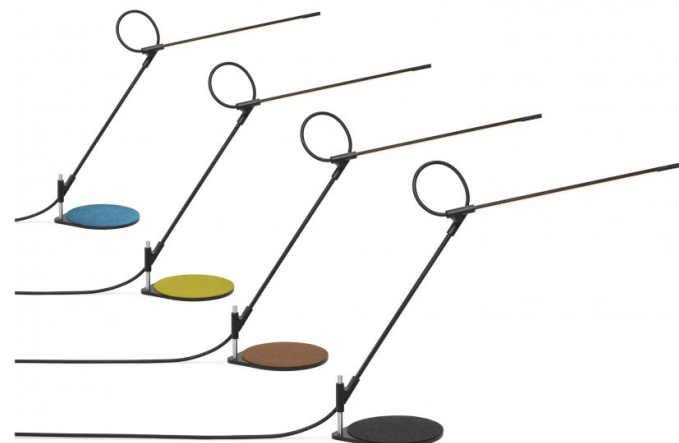

Pablo®

Pablo Superlight LED Table Lamp

LA10539

SOURCE: <https://www.davidvillagelighting.co.uk/product/pablo-superlight-led-table-lamp/10000363>

PRODUCT DESCRIPTION

Designer: Peter Stathis

Pablo Superlight LED Table Lamp

The Pablo Superlight table lamp boasts adjustability and effortless functionality. The precise and playful structure of this lamp allows for optimum flexibility and fluidity. The slim design of the Superlight LED table lamp reduces the common task light back to its pure essence. This fits in with the 'less-is-more' philosophy of the Pablo brand.

The Superlight was designed with the user in mind, the one-handed dimmer switch makes for effortless adjustment of the light output and allows you to find the perfect brightness for your space. The joint system within this lamp gives this Superlight table lamp a full range of flexibility along the 3-axis. Available in two frame colours, black and white, the Superlight also is provided with a set of colorful and interchangeable felt pads that cover the base of the lamp. you can switch these over to suit your style or personality.

PRODUCT SPECIFICATION

- Light Source:** 8.6W, 3000K, 700 Lumens
- IP Code:** 20
- Dimming:** Integrated dimmer on the product.
- Dimensions:** Height: 55.9cm - 43.2cm
Length: 83.2cm - 52.7cm
Width: 46cm