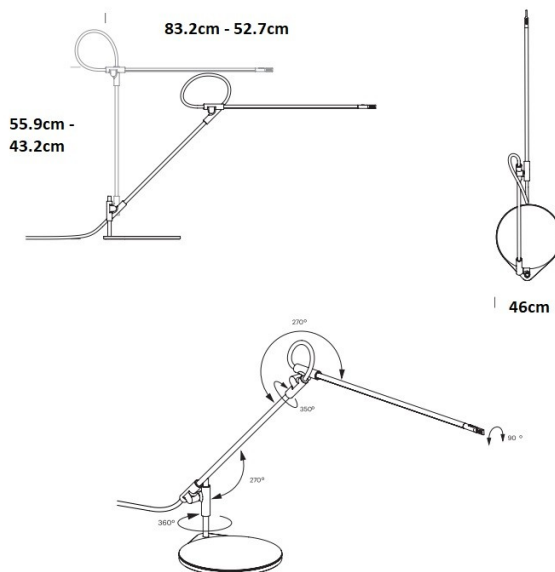

The Superlight was designed with the user in mind, the one-handed dimmer switch makes for effortless adjustment of the light output and allows you to find the perfect brightness for your space. The joint system within this lamp gives this Superlight table lamp a full range of flexibility along the 3-axis. Available in two frame colours, black and white, the Superlight also is provided with a set of colorful and interchangeable felt pads that cover the base of the lamp. you can switch these over to suit your style or personality.

PRODUCT SPECIFICATION

- Light Source:** 8.6W, 3000K, 700 Lumens
- IP Code:** 20
- Dimming:** Integrated dimmer on the product.
- Dimensions:** Height: 55.9cm - 43.2cm
Length: 83.2cm - 52.7cm
Width: 46cm