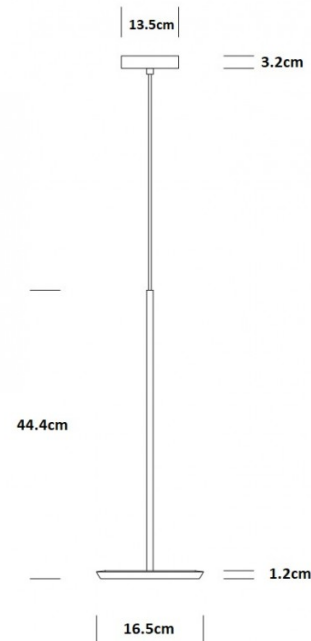

The Pablos Designs Sky Pendant can also be supplied as a chandelier consisting of 3 or 5 pendant clusters. Please [contact us](#) for further information and pricing.

PRODUCT SPECIFICATION

- Light Source:** 18W, 2700K, 1250 Lumens
- IP Code:** 20
- Dimming:** Dimmable via Triac dimming.
- Dimensions:** Shade: Ø16.5cm  
Shade Width: 1.2cm  
Shade Height: 44.4cm  
Ceiling Canopy: Ø13.4cm