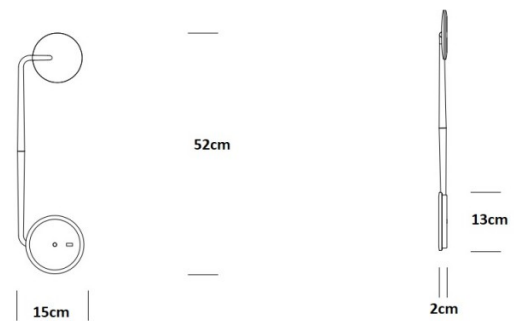

Pablo®

Pablo Pixo LED Wall Light

LA10536/W

SOURCE: <https://www.davidvillagelighting.co.uk/product/pablo-pixo-led-wall-light/10000359>

PRODUCT DESCRIPTION

Designer: Pablo Pardo

Pablo Pixo LED Wall Light

The Pixo LED wall light was designed by Pablo Pardo who has a 'less is more' philosophy when it comes to his designs. This LED wall lamp is a simplistic design with high functionality. The glare-free energy-efficient LED light source is 90% more efficient than a comparable halogen light source which is not only helpful for you but also for the environment. The adjustability and freedom of this design comes from the 360 degrees head and stem rotation that allows you to create task-driven focused light. The integrated dimmer switch on the head of the lamp also adds another level of adjustment so that you are able to create a task-specific light.

This Pablo wall light features an integrated USB port for charging smart devices. This feature is ideal for bedside tables and over desks. The Pixo LED wall light is also 97% recyclable and can be completely disassembled which makes fixing or transporting the light a lot easier.

PRODUCT SPECIFICATION

- Light Source:** 6W, 3000K, 325 Lumens
- IP Code:** 20
- Dimming:** Integrated dimmer on the product.
- Dimensions:** Height: 52cm
Wall Mount: Ø13cm
Wall Mount Width: 15cm
Wall Mount Depth: 1.9cm