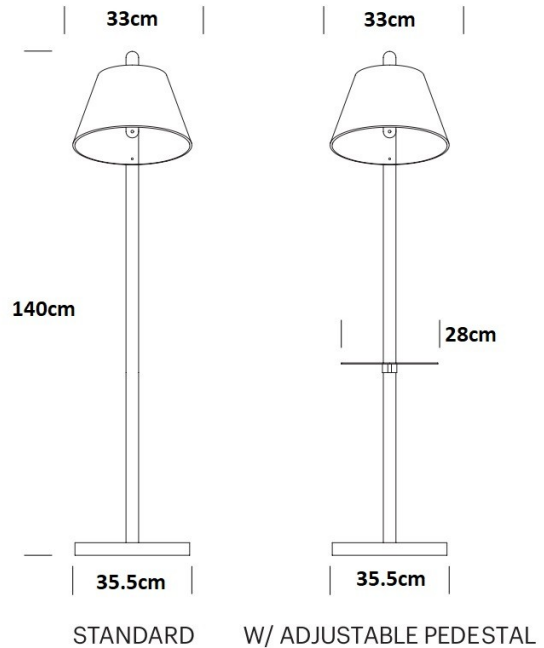

Pablo®

Pablo Lana LED Floor Lamp

LA10535/F

SOURCE: <https://www.davidvillagelighting.co.uk/product/Pablo-Lana-LED-Floor-Lamp/10000357>

PRODUCT DESCRIPTION

Designer: Pablo Studio

Pablo Lana LED Floor Lamp

The Lana collection includes a 100% wool fabric shade that houses an integrated LED light source. The shade is available in five colours, plum, charcoal, artic blue, stone, and moss. The integrated LED is equipped with a neodymium magnet that attaches itself to the floor base, which is also available in a white or chrome finish. The magnet connection between the base and shade allows you to adjust the direction of the light with ease. You are able to maneuver the shade up and down the magnetic stem and also rotate the shade 360-degrees around the base.

PRODUCT SPECIFICATION

- Light Source:** 5.5W, 3000K, 350 Lumens
- IP Code:** 20
- Dimming:** Integrated dimmer on the product.
- Dimensions:** Shade: Ø33cm
Height: 140cm
Base: Ø35.5cm

For all sales and technical enquiries, please contact: