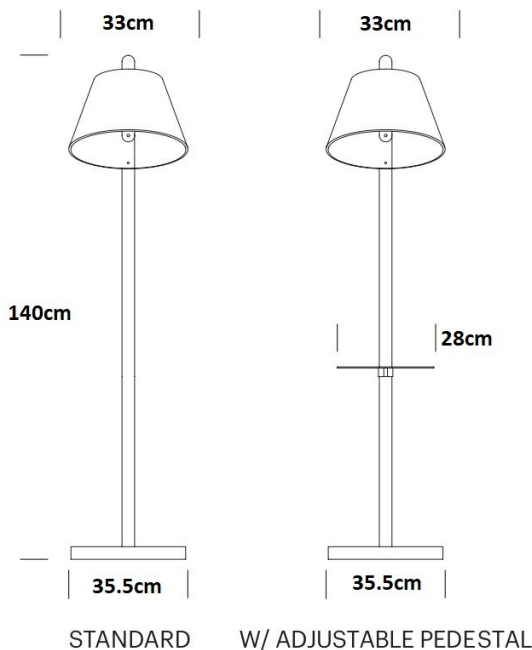

Pablo®

Pablo Lana LED Floor Lamp

LA10535/F

SOURCE: <https://www.davidvillagelighting.co.uk/product/pablo-lana-led-floor-lamp/10000357>

PRODUCT DESCRIPTION

Designer: Pablo Studio

Pablo Lana LED Floor Lamp

The Lana collection includes a 100% wool fabric shade that houses an integrated LED light source. The shade is available in five colours, plum, charcoal, artic blue, stone, and moss. The integrated LED is equipped with a neodymium magnet that attaches itself to the floor base, which is also available in a white or chrome finish. The magnet connection between the base and shade allows you to adjust the direction of the light with ease. You are able to maneuver the shade up and down the magnetic stem and also rotate the shade 360-degrees around the base.

PRODUCT SPECIFICATION

- Light Source:** 5.5W, 3000K, 350 Lumens
- IP Code:** 20
- Dimming:** Integrated dimmer on the product.
- Dimensions:** Shade: Ø33cm
Height: 140cm
Base: Ø35.5cm

For all sales and technical enquiries, please contact: