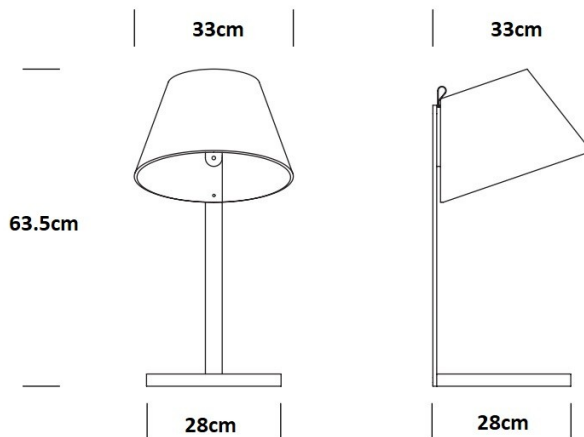

Pablo®

Pablo Lana LED Table Lamp

LA10535

SOURCE: <https://www.davidvillagelighting.co.uk/product/pablo-lana-led-table-lamp/10000356>

PRODUCT DESCRIPTION

Designer: Pablo Studio

Pablo Lana LED Table Lamp

The Lana collection includes a 100% wool fabric shade that houses an integrated LED light source. The shade is available in five colours, plum, charcoal, artic blue, stone, and moss. The integrated LED is equipped with a neodymium magnet that attaches itself to the table base, which is also available in a white or chrome finish. The magnet connection between the base and shade allows you to adjust the direction of the light with ease. You are able to maneuver the shade up and down the magnetic stem and also rotate the shade 360-degrees around the base.

PRODUCT SPECIFICATION

Light Source: 5.5W, 3000K, 350 Lumens

IP Code: 20

Dimming: Integrated dimmer on the product.

Dimensions: Shade: Ø33cm
Height: 63.5cm
Base: Ø28cm
Cable Length: 274cm

For all sales and technical enquiries, please contact: