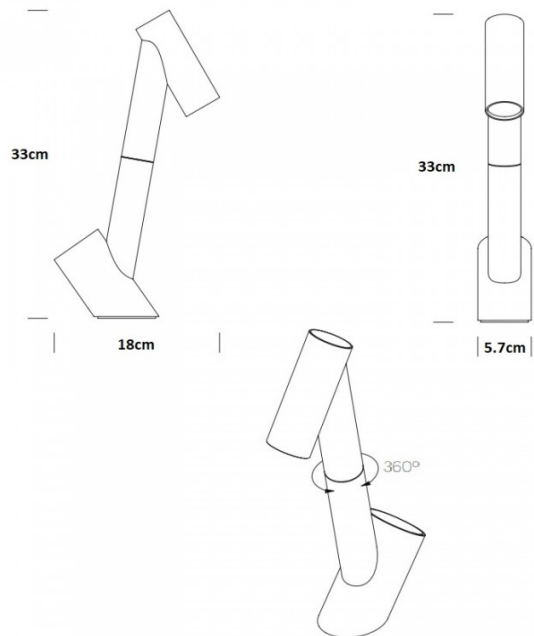

Pablo®

Pablo Giraffa LED Table Lamp

LA10534

SOURCE: <https://www.davidvillagelighting.co.uk/product/pablo-giraffa-led-table-lamp/10000355>

PRODUCT DESCRIPTION

Designer: John August

Pablo Giraffa LED Table Lamp

This small LED table lamp has a lot of personality, the 360-degree rotating head and its angled stem allow for multiple lighting possibilities. The designer, John August, is fascinated by geometric forms and is always in pursuit of the space between art and function. This is clear within the design of the Giraffa LED table lamp which demonstrates the beauty of geometry, precision, and function. This petit Pablo desk lamp casts both direct and ambient light depending on the angle of the shade. Available in two classic finishes, satin black and gloss white, this lamp will easily suit any interior and bring a designer touch to your space.

PRODUCT SPECIFICATION

- Light Source:** 4.6W, 3000K, 260 Lumens
- IP Code:** 20
- Dimming:** Integrated dimmer on the product.
- Dimensions:** Height: 33cm  
Width: 5.7cm  
Depth: 18cm  
Cable Length: 182cm