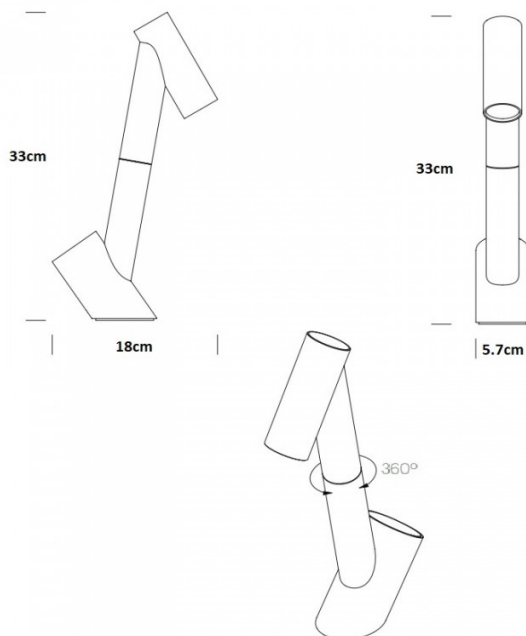

Pablo®

Pablo Giraffa LED Table Lamp

LA10534

SOURCE: <https://www.davidvillagelighting.co.uk/product/Pablo-Giraffa-LED-Table-Lamp/10000355>

PRODUCT DESCRIPTION

Designer: John August

Pablo Giraffa LED Table Lamp

This small LED table lamp has a lot of personality, the 360-degree rotating head and its angled stem allow for multiple lighting possibilities. The designer, John August, is fascinated by geometric forms and is always in pursuit of the space between art and function. This is clear within the design of the Giraffa LED table lamp which demonstrates the beauty of geometry, precision, and function. This petit Pablo desk lamp casts both direct and ambient light depending on the angle of the shade. Available in two classic finishes, satin black and gloss white, this lamp will easily suit any interior and bring a designer touch to your space.

PRODUCT SPECIFICATION

- Light Source:** 4.6W, 3000K, 260 Lumens
- IP Code:** 20
- Dimming:** Integrated dimmer on the product.
- Dimensions:** Height: 33cm  
Width: 5.7cm  
Depth: 18cm  
Cable Length: 182cm