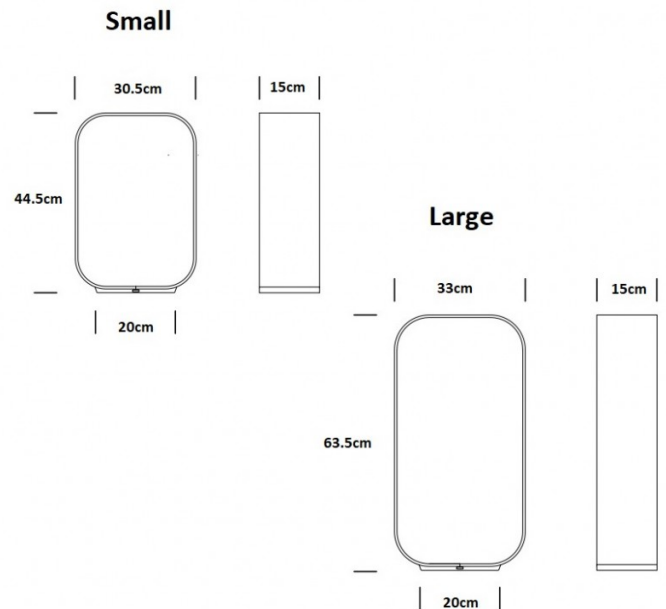

PRODUCT SPECIFICATION

Light Source: 8W, 3000K, 780 Lumens

IP Code: 20

Dimming: Integrated dimmer on the product.

Dimensions: **Small:**

Height: 44.5cm
Width: 30.5cm
Base Width: 20cm
Depth: 15cm

Large:

Height: 63.5cm
Width: 33cm
Base Width: 20cm
Base Depth: 15cm