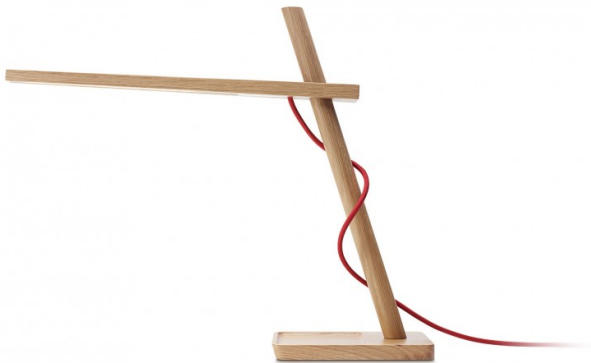

Pablo®

Pablo Clamp Mini LED Table Lamp

LA10532

SOURCE: <https://www.davidvillagelighting.co.uk/product/pablo-clamp-mini-led-table-lamp/10000353>

PRODUCT DESCRIPTION

Designer: Dana Cannam

Pablo Clamp Mini LED Table Lamp

Pablo designs philosophy of 'less is more' is clear through the appearance and design of the Clamp Mini table lamp. The Mini LED table lamp includes a minimal number of parts that enable infinite adjustment. This is a characteristic of many Pablo designs that reduce a design down to its fundamental parts. The adjustability of this Pablo table lamp is endless, the lamp arm can be rotated 360 degrees and adjust its height up to 61cm. The angled stem also allows for maximum reach and directional light focus which adds to the design's functionality over form.

However, the visual appeal of this Clamp desk lamp has not been compromised. The structure is formed of the finest North American hardwoods with an embedded LED strip. The bold red cable also adds a touch of industrial modernism and a pop of colour to the design. Ideal for a task light on a desk or as a stylish bedside table.

PRODUCT SPECIFICATION

**Light Source:** 6W, 3000K, 485 Lumens

**IP Code:** 20

**Dimming:** Integrated dimmer on the product.

**Dimensions:** Height: 44cm  
 Arm Length: 46.5cm  
 Base Width: 20.5cm  
 Cable Length: 244cm