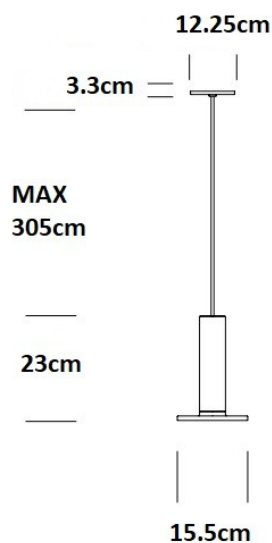

## PRODUCT SPECIFICATION

**Light Source:** 12.8W, 2700K, 860 Lumens

**IP Code:** 20

**Dimming:** Dimmable via Triac dimming.

**Dimensions:** Shade: Ø15.5cm  
Shade Height: 23cm  
Maximum Drop: 305cm  
Ceiling Canopy: 12.25cm