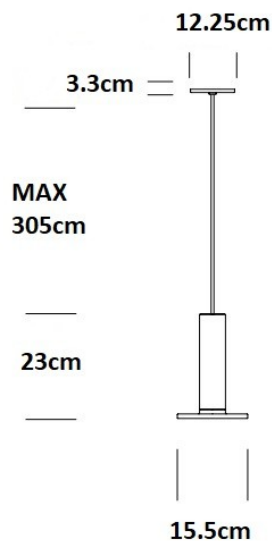

This light can be installed on a multiple canopy, please [contact us](#) for further information and pricing.

PRODUCT SPECIFICATION

Light Source: 12.8W, 2700K, 860 Lumens

IP Code: 20

Dimming: Dimmable via Triac dimming.

Dimensions: Shade: Ø15.5cm
Shade Height: 23cm
Maximum Drop: 305cm
Ceiling Canopy: 12.25cm

For all sales and technical enquiries, please contact:

+44 (0)114 263 4266

info@davidvillagelighting.co.uk

www.davidvillagelighting.co.uk