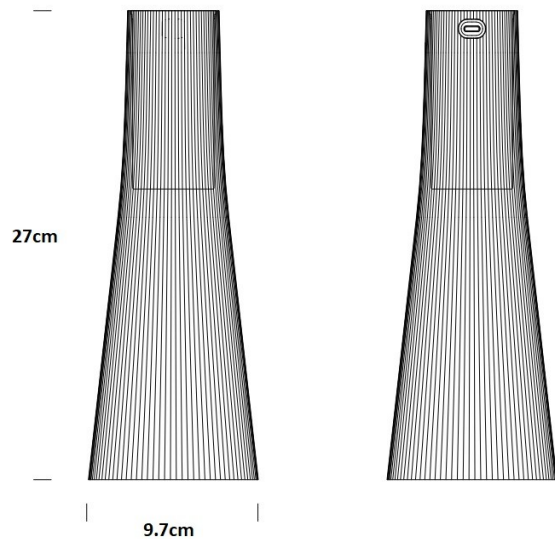

PRODUCT SPECIFICATION

- Light Source:** 2.2W, 2500K, 100 Lumens
- IP Code:** 54
- Dimming:** Integrated dimmer on the product.
- Dimensions:** Base: Ø9.7cm
Height: 27cm

For all sales and technical enquiries, please contact: