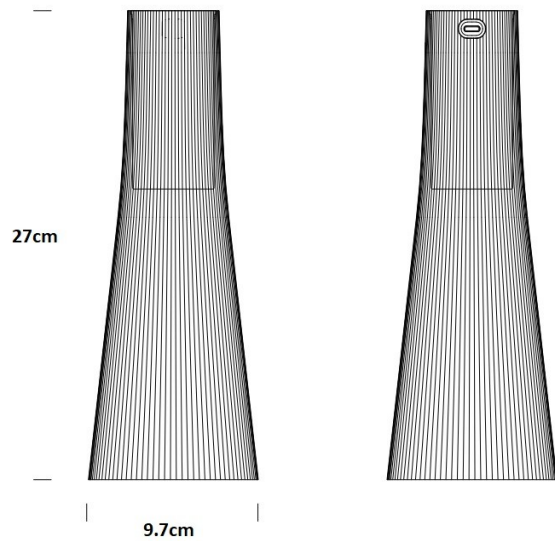

PRODUCT SPECIFICATION

- Light Source:** 2.2W, 2500K, 100 Lumens
- IP Code:** 54
- Dimming:** Integrated dimmer on the product.
- Dimensions:** Base: Ø9.7cm
Height: 27cm

For all sales and technical enquiries, please contact: