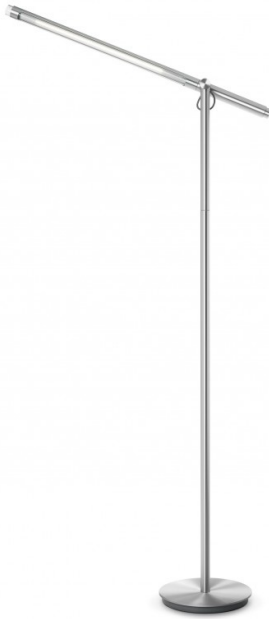

Pablo®

Pablo Brazo LED Floor Lamp

LA10529/F

SOURCE: <https://www.davidvillagelighting.co.uk/product/Pablo-Brazo-LED-Floor-Lamp/10000350>

PRODUCT DESCRIPTION

Designer: Pablo Pardo

Pablo Brazo LED Floor Lamp

The Pablo Brazo floor lamp may appear a simple design however, there is a lot of complexity and adjustability involved in the use of this lamp. The designers made the exterior of the lamp very minimalist in order to highlight its functionality. Ideal as a task light in a workspace, this LED floor lamp gives the user full control of the light source. The integrated rotary dimmer allows you to control the light intensity with a simple turn of the end of the light. The adjustable stem allows you to elongate the stem by 19cm and bring the light upwards with ease. This Pablo Brazo task light also is able to rotate 360 degrees from the stem meaning you can light every shadow with precision. The aluminum shade also rotates to direct the beam of light from the light source.

All of these functions elevate this floor lamp to become more of a functional task light ideal for working environments. However, the sleek design and minimalist style also mean this light would fit beautifully within the home.

PRODUCT SPECIFICATION

- Light Source:** 9W, 3000K, 450 Lumens
- IP Code:** 20
- Dimming:** Integrated dimmer on the product.
- Dimensions:** Height: 122cm - 141cm
Width: 67cm
Base: Ø21.5cm

For all sales and technical enquiries, please contact: