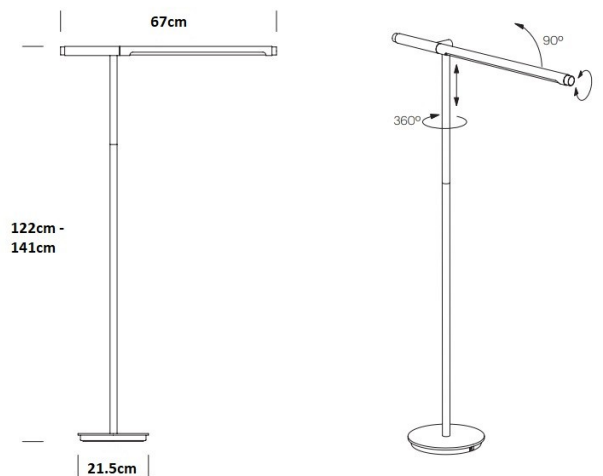

Pablo®

Pablo Brazo LED Floor Lamp

LA10529/F

SOURCE: <https://www.davidvillagelighting.co.uk/product/pablo-brazo-led-floor-lamp/10000350>

PRODUCT DESCRIPTION

Designer: Pablo Pardo

Pablo Brazo LED Floor Lamp

The Pablo Brazo floor lamp may appear a simple design however, there is a lot of complexity and adjustability involved in the use of this lamp. The designers made the exterior of the lamp very minimalist in order to highlight its functionality. Ideal as a task light in a workspace, this LED floor lamp gives the user full control of the light source. The integrated rotary dimmer allows you to control the light intensity with a simple turn of the end of the light. The adjustable stem allows you to elongate the stem by 19cm and bring the light upwards with ease. This Pablo Brazo task light also is able to rotate 360 degrees from the stem meaning you can light every shadow with precision. The aluminum shade also rotates to direct the beam of light from the light source.

All of these functions elevate this floor lamp to become more of a functional task light ideal for working environments. However, the sleek design and minimalist style also mean this light would fit beautifully within the home.

PRODUCT SPECIFICATION

- Light Source:** 9W, 3000K, 450 Lumens
- IP Code:** 20
- Dimming:** Integrated dimmer on the product.
- Dimensions:** Height: 122cm - 141cm
Width: 67cm
Base: Ø21.5cm

For all sales and technical enquiries, please contact: