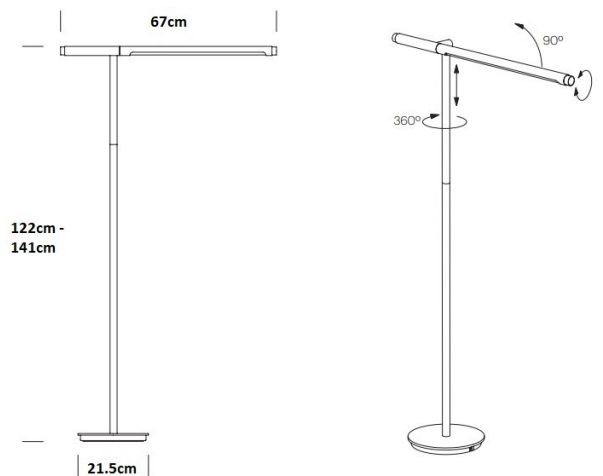

Pablo®

Pablo Brazo LED Floor Lamp

LA10529/F

SOURCE: <https://www.davidvillagelighting.co.uk/product/Pablo-Brazo-LED-Floor-Lamp/10000350>

PRODUCT DESCRIPTION

Designer: Pablo Pardo

Pablo Brazo LED Floor Lamp

The Pablo Brazo floor lamp may appear a simple design however, there is a lot of complexity and adjustability involved in the use of this lamp. The designers made the exterior of the lamp very minimalist in order to highlight its functionality. Ideal as a task light in a workspace, this LED floor lamp gives the user full control of the light source. The integrated rotary dimmer allows you to control the light intensity with a simple turn of the end of the light. The adjustable stem allows you to elongate the stem by 19cm and bring the light upwards with ease. This Pablo Brazo task light also is able to rotate 360 degrees from the stem meaning you can light every shadow with precision. The aluminum shade also rotates to direct the beam of light from the light source.

All of these functions elevate this floor lamp to become more of a functional task light ideal for working environments. However, the sleek design and minimalist style also mean this light would fit beautifully within the home.

PRODUCT SPECIFICATION

- Light Source:** 9W, 3000K, 450 Lumens
- IP Code:** 20
- Dimming:** Integrated dimmer on the product.
- Dimensions:** Height: 122cm - 141cm
Width: 67cm
Base: Ø21.5cm

For all sales and technical enquiries, please contact: