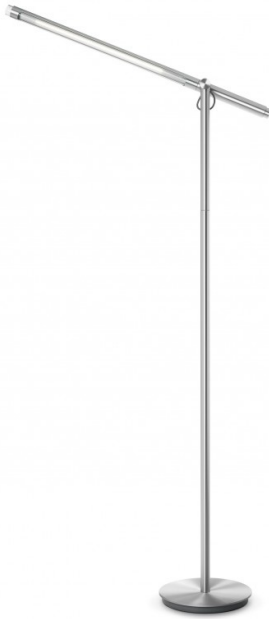

Pablo®

Pablo Brazo LED Floor Lamp

LA10529/F

SOURCE: <https://www.davidvillagelighting.co.uk/product/pablo-brazo-led-floor-lamp/10000350>

PRODUCT DESCRIPTION

Designer: Pablo Pardo

Pablo Brazo LED Floor Lamp

The Pablo Brazo floor lamp may appear a simple design however, there is a lot of complexity and adjustability involved in the use of this lamp. The designers made the exterior of the lamp very minimalist in order to highlight its functionality. Ideal as a task light in a workspace, this LED floor lamp gives the user full control of the light source. The integrated rotary dimmer allows you to control the light intensity with a simple turn of the end of the light. The adjustable stem allows you to elongate the stem by 19cm and bring the light upwards with ease. This Pablo Brazo task light also is able to rotate 360 degrees from the stem meaning you can light every shadow with precision. The aluminum shade also rotates to direct the beam of light from the light source.

All of these functions elevate this floor lamp to become more of a functional task light ideal for working environments. However, the sleek design and minimalist style also mean this light would fit beautifully within the home.

PRODUCT SPECIFICATION

- Light Source:** 9W, 3000K, 450 Lumens
- IP Code:** 20
- Dimming:** Integrated dimmer on the product.
- Dimensions:** Height: 122cm - 141cm
Width: 67cm
Base: Ø21.5cm

For all sales and technical enquiries, please contact: