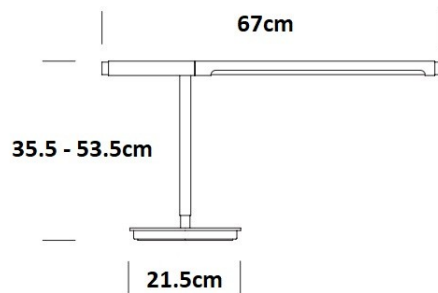

Pablo®

Pablo Brazo LED Table Lamp

LA10529

SOURCE: <https://www.davidvillagelighting.co.uk/product/pablo-brazo-led-table-lamp/10000349>

PRODUCT DESCRIPTION

Designer: Pablo Pardo

Pablo Brazo LED Table Lamp

The Pablo Brazo table lamp may appear a simple design however, there is a lot of complexity and adjustability involved in the use of this lamp. The designers made the exterior of the lamp very minimalist in order to highlight its functionality. Ideal as a task light in a workspace, this LED table lamp gives the user full control of the light source. The integrated rotary dimmer allows you to control the light intensity with a simple turn of the end of the light. The adjustable stem allows you to elongate the stem by 18cm and bring the light upwards with ease. This Pablo Brazo task light also is able to rotate 360 degrees from the stem meaning you can light every shadow with precision. The aluminum shade also rotates to direct the beam of light from the light source.

PRODUCT SPECIFICATION

- Light Source:** 9W, 3000K, 450 Lumens
- IP Code:** 20
- Dimming:** Integrated dimmer on the product.
- Dimensions:** Height: 35.5cm - 53.5cm
Base: Ø21.5cm
Length: 67cm
Cable Length: 244cm