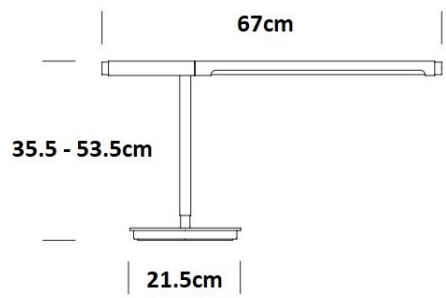

Pablo®

Pablo Brazo LED Table Lamp

LA10529

SOURCE: <https://www.davidvillagelighting.co.uk/product/Pablo-Brazo-LED-Table-Lamp/10000349>

PRODUCT DESCRIPTION

Designer: Pablo Pardo

Pablo Brazo LED Table Lamp

The Pablo Brazo table lamp may appear a simple design however, there is a lot of complexity and adjustability involved in the use of this lamp. The designers made the exterior of the lamp very minimalist in order to highlight its functionality. Ideal as a task light in a workspace, this LED table lamp gives the user full control of the light source. The integrated rotary dimmer allows you to control the light intensity with a simple turn of the end of the light. The adjustable stem allows you to elongate the stem by 18cm and bring the light upwards with ease. This Pablo Brazo task light also is able to rotate 360 degrees from the stem meaning you can light every shadow with precision. The aluminum shade also rotates to direct the beam of light from the light source.

PRODUCT SPECIFICATION

- Light Source:** 9W, 3000K, 450 Lumens
- IP Code:** 20
- Dimming:** Integrated dimmer on the product.
- Dimensions:** Height: 35.5cm - 53.5cm
Base: Ø21.5cm
Length: 67cm
Cable Length: 244cm