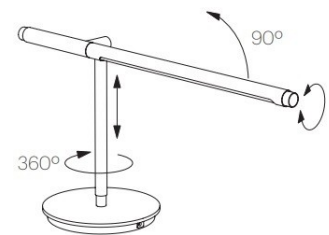

Pablo®

Pablo Brazo LED Table Lamp

LA10529

SOURCE: <https://www.davidvillagelighting.co.uk/product/pablo-brazo-led-table-lamp/10000349>

PRODUCT DESCRIPTION

Designer: Pablo Pardo

Pablo Brazo LED Table Lamp

The Pablo Brazo table lamp may appear a simple design however, there is a lot of complexity and adjustability involved in the use of this lamp. The designers made the exterior of the lamp very minimalist in order to highlight its functionality. Ideal as a task light in a workspace, this LED table lamp gives the user full control of the light source. The integrated rotary dimmer allows you to control the light intensity with a simple turn of the end of the light. The adjustable stem allows you to elongate the stem by 18cm and bring the light upwards with ease. This Pablo Brazo task light also is able to rotate 360 degrees from the stem meaning you can light every shadow with precision. The aluminum shade also rotates to direct the beam of light from the light source.

All of these functions elevate this table lamp to become more of a functional task light ideal for working environments. However, the sleek design and minimalist style also mean this light would fit beautifully within the home.

PRODUCT SPECIFICATION

- Light Source:** 9W, 3000K, 450 Lumens
- IP Code:** 20
- Dimming:** Integrated dimmer on the product.
- Dimensions:** Height: 35.5cm - 53.5cm
Base: Ø21.5cm
Length: 67cm
Cable Length: 244cm