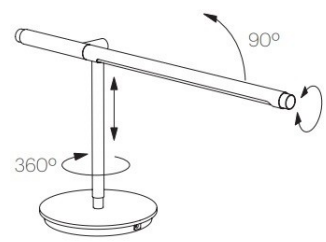

Pablo®

Pablo Brazo LED Table Lamp

LA10529

SOURCE: <https://www.davidvillagelighting.co.uk/product/Pablo-Brazo-LED-Table-Lamp/10000349>

PRODUCT DESCRIPTION

Designer: Pablo Pardo

Pablo Brazo LED Table Lamp

The Pablo Brazo table lamp may appear a simple design however, there is a lot of complexity and adjustability involved in the use of this lamp. The designers made the exterior of the lamp very minimalist in order to highlight its functionality. Ideal as a task light in a workspace, this LED table lamp gives the user full control of the light source. The integrated rotary dimmer allows you to control the light intensity with a simple turn of the end of the light. The adjustable stem allows you to elongate the stem by 18cm and bring the light upwards with ease. This Pablo Brazo task light also is able to rotate 360 degrees from the stem meaning you can light every shadow with precision. The aluminum shade also rotates to direct the beam of light from the light source.

All of these functions elevate this table lamp to become more of a functional task light ideal for working environments. However, the sleek design and minimalist style also mean this light would fit beautifully within the home.

PRODUCT SPECIFICATION

- Light Source:** 9W, 3000K, 450 Lumens
- IP Code:** 20
- Dimming:** Integrated dimmer on the product.
- Dimensions:** Height: 35.5cm - 53.5cm
Base: Ø21.5cm
Length: 67cm
Cable Length: 244cm