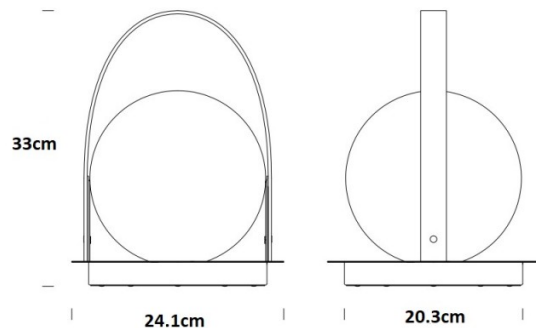

PRODUCT SPECIFICATION

Light Source: 3.2W, 2700K, 280 Lumens

IP Code: 54

Dimming: Integrated dimmer on the product.

Dimensions: Height: 33cm
Base: Ø24.1cm

For all sales and technical enquiries, please contact: