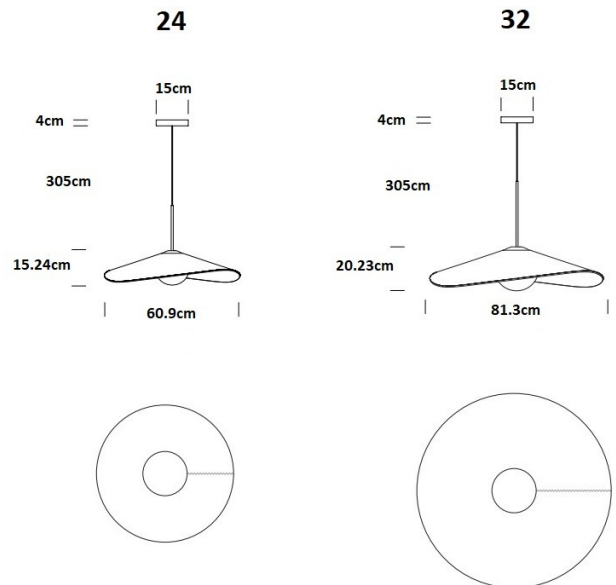

PRODUCT SPECIFICATION

- Light** **24:** 12W, 2700K, 800 Lumens
- Source:** **32:** 20W, 2700K, 1625 Lumens
- IP Code:** 20
- Dimming:** Dimmable via 1-10v dimming systems. Please consult your electrician, additional wiring may be required on-site.
- Dimensions: 24:**
 - Shade: Ø60.9cm
 - Shade Height: 15.24cm
 - Cable Length: 305cm
- 32:**
 - Shade: Ø81.3cm
 - Shade Height: 20.23cm
 - Cable Length: 305cm