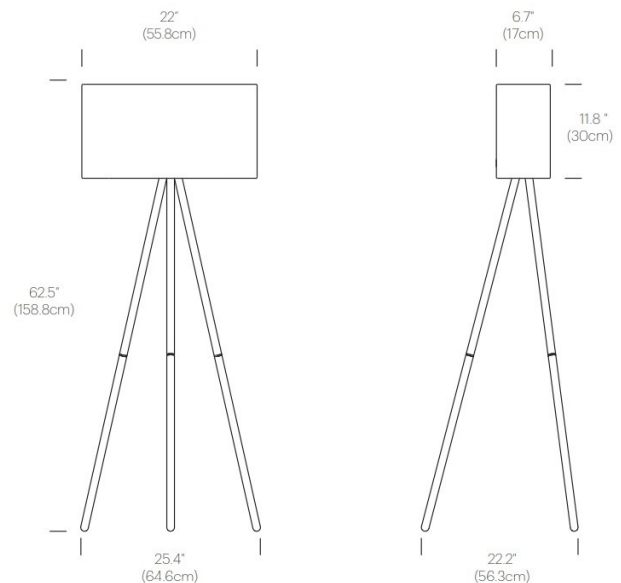

The Pablo floor lamp is ideal for both home and commercial settings as its textured fabric material softens the interior and adds a warming glow to any space. The robust majestic trio of solid wood posts demonstrates the quality of the Belmont floor lamp. The wooden base is available in an oak or walnut finish, both of which compliment the monochrome shade finishes beautifully. The racer line shade provides both a direct and indirect glare-free light that is fully dimmable via the in line dimmer on the cable. This makes it ideal for a cosy corner of a home or a large workspace that needs plenty of light.

PRODUCT SPECIFICATION

**Light Source:** 2 x Max 72W BT-15 Halogen (included)

**IP Code:** 20

**Dimming:** In line dimmer on the cable.

**Dimensions:** Height: 158.8cm  
 Base Width: 64.6cm  
 Base Depth: 56.3cm  
 Shade Height: 30cm  
 Shade Width: 55.8cm  
 Cable Length: 274cm