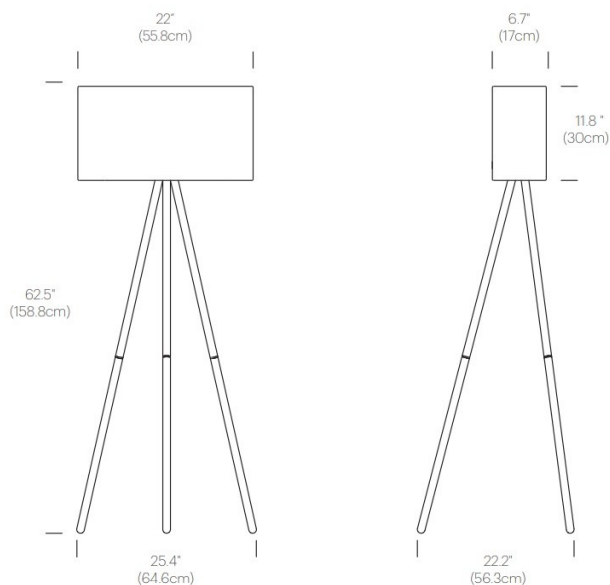

The Pablo floor lamp is ideal for both home and commercial settings as its textured fabric material softens the interior and adds a warming glow to any space. The robust majestic trio of solid wood posts demonstrates the quality of the Belmont floor lamp. The wooden base is available in an oak or walnut finish, both of which compliment the monochrome shade finishes beautifully. The racer line shade provides both a direct and indirect glare-free light that is fully dimmable via the in line dimmer on the cable. This makes it ideal for a cosy corner of a home or a large workspace that needs plenty of light.

PRODUCT SPECIFICATION

Light Source: 2 x Max 72W BT-15 Halogen (included)

IP Code: 20

Dimming: In line dimmer on the cable.

Dimensions: Height: 158.8cm
Base Width: 64.6cm
Base Depth: 56.3cm
Shade Height: 30cm
Shade Width: 55.8cm
Cable Length: 274cm