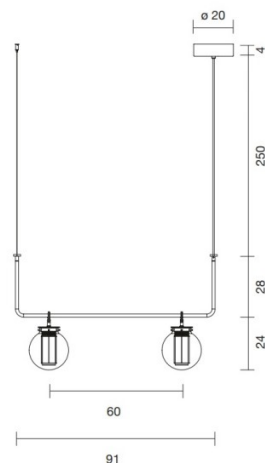

## PRODUCT SPECIFICATION

- Light Source:** 5.8W, 2700K, 448 lumens
- IP Code:** 20
- Dimming:** Dimmable via 1-10v dimming systems. Please consult your electrician, additional wiring may be required on-site. (Driver included)

**Dimensions: Chandelier 2:**  
 90cm width  
 28cm shade height  
 250cm max drop

**Chandelier 3:**  
 151cm width  
 28cm shade height  
 250cm max drop

Chandelier 2

Chandelier 3

**For all sales and technical enquiries, please contact:**