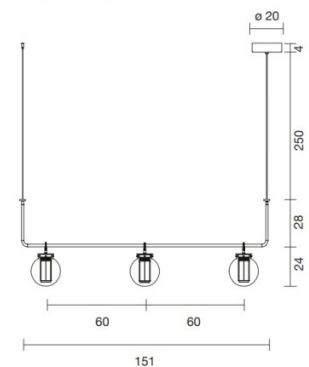

**Dimensions: Chandelier 2:**  
 90cm width  
 28cm shade height  
 250cm max drop

**Chandelier 3:**  
 151cm width  
 28cm shade height  
 250cm max drop

Chandelier 2

Chandelier 3

**For all sales and technical enquiries, please contact:**