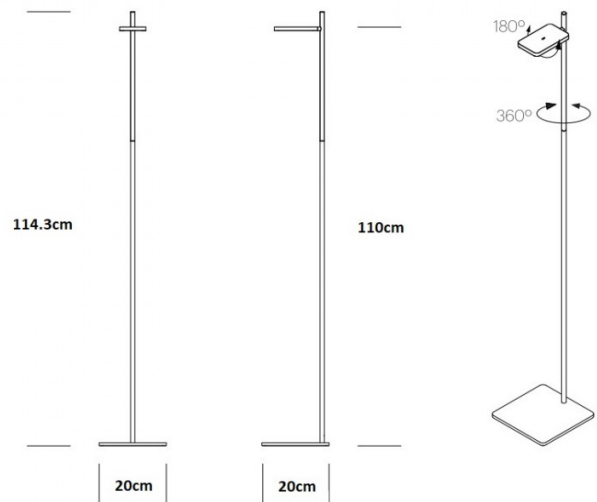

Pablo®

Pablo Talia LED Floor Lamp

LA10516/F

SOURCE: <https://www.davidvillagelighting.co.uk/product/pablo-talia-led-floor-lamp/10000325>

PRODUCT DESCRIPTION

Designer: Pablo Pardo

Pablo Talia LED Floor Lamp

The Talia floor lamp is a simplistic lamp with a complex design. The sleek exterior is available in multiple minimalist colour finishes, including black, white, grey, black with brass, white with silver, and grey with silver. This LED floor lamp by Pablo is multi-task oriented as it has many design features that give the user as much control of the light as possible.

This modern design by Pablo boasts 'maximum light control' with an integrated dimmer switch allowing you to fully dim the light source with ease. The LED flat panel creates a clean bright glare-free light that is ideal for focused tasks, perfect for a reading area or workspace. However, with the 360° post rotation and 180° shade rotation, this Pablo LED floor lamp can satisfy both task and ambient lighting needs.

PRODUCT SPECIFICATION

- Light Source:** 5.1W, 3000K, 350 Lumens
- IP Code:** 20
- Dimming:** Integrated dimmer on the product.
- Dimensions:** Height: 114.3cm
Depth: 20cm
Cable Length: 183cm

For all sales and technical enquiries, please contact: