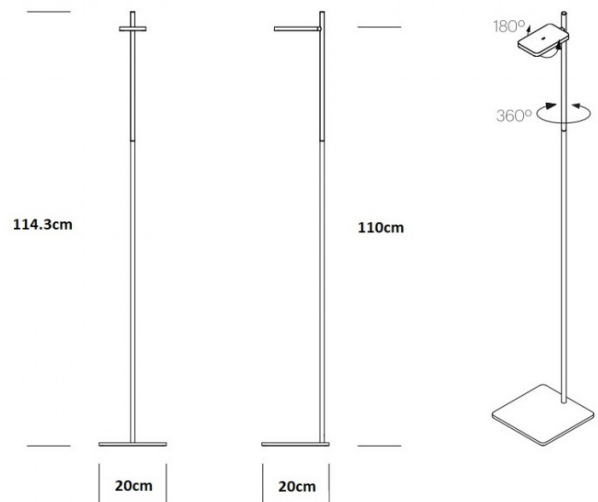

Pablo®

Pablo Talia LED Floor Lamp

LA10516/F

SOURCE: <https://www.davidvillagelighting.co.uk/product/Pablo-Talia-LED-Floor-Lamp/10000325>

PRODUCT DESCRIPTION

Designer: Pablo Pardo

Pablo Talia LED Floor Lamp

The Talia floor lamp is a simplistic lamp with a complex design. The sleek exterior is available in multiple minimalist colour finishes, including black, white, grey, black with brass, white with silver, and grey with silver. This LED floor lamp by Pablo is multi-task oriented as it has many design features that give the user as much control of the light as possible.

This modern design by Pablo boasts 'maximum light control' with an integrated dimmer switch allowing you to fully dim the light source with ease. The LED flat panel creates a clean bright glare-free light that is ideal for focused tasks, perfect for a reading area or workspace. However, with the 360° post rotation and 180° shade rotation, this Pablo LED floor lamp can satisfy both task and ambient lighting needs.

PRODUCT SPECIFICATION

- Light Source:** 5.1W, 3000K, 350 Lumens
- IP Code:** 20
- Dimming:** Integrated dimmer on the product.
- Dimensions:** Height: 114.3cm  
Depth: 20cm  
Cable Length: 183cm

**For all sales and technical enquiries, please contact:**