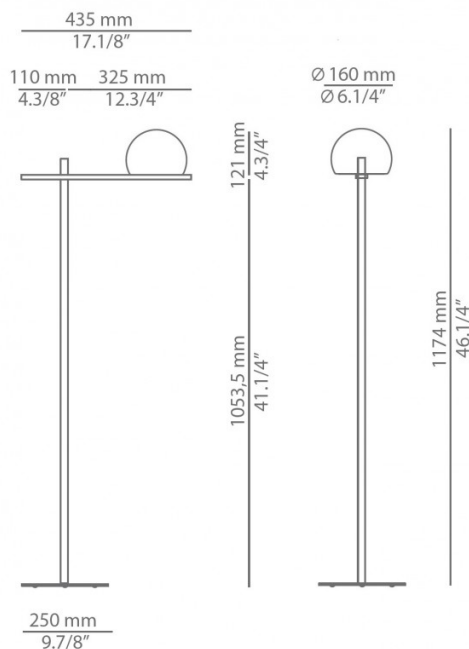

PRODUCT SPECIFICATION

Light Source: 8W, 2700K, 665 Lumens

IP Code: 20

Dimming: In line on/off switch included on cable.

Dimensions: Height: 105.3cm
Shade: Ø16cm
Shade Height: 12.1cm
Depth: 43.5cm
Base: Ø25cm