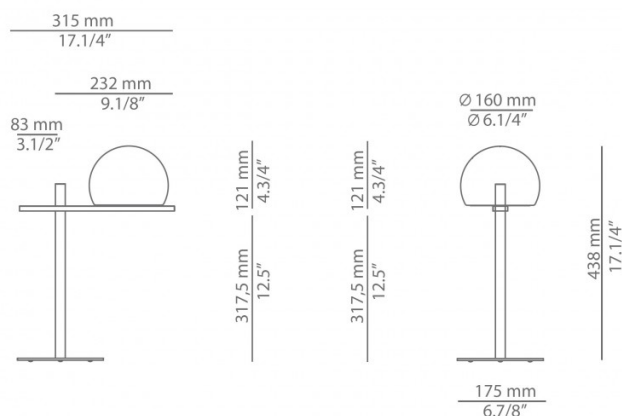

## PRODUCT SPECIFICATION

**Light Source:** 8W, 2700K, 665 Lumens

**IP Code:** 20

**Dimming:** In-line on/off switch included on cable.

**Dimensions:** Shade: Ø16cm  
Height: 43.8cm  
Depth: 31.5cm  
Base: Ø17.5cm