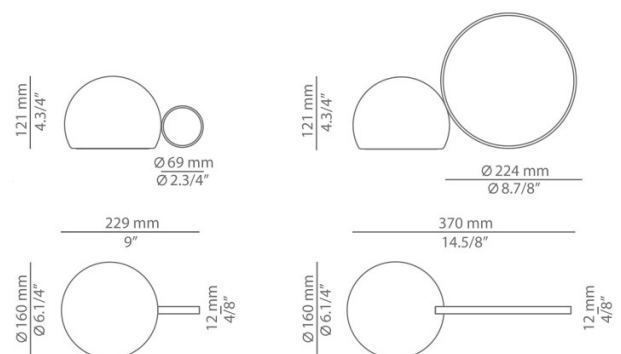

PRODUCT SPECIFICATION

Light Source: 2.5W, 3000K, 290 Lumens

IP Code: 67

Dimming: Dimmable via included remote control.

Dimensions: Small 3726:

Shade: Ø16cm
Handle: Ø6.9cm
Length: 22.9cm
Height: 12.1cm

Large 3727:

Shade: Ø16cm
Handle: Ø22.4cm
Length: 37cm
Height: 12.1cm

For all sales and technical enquiries, please contact:

+44 (0)114 263 4266

info@davidvillagelighting.co.uk

www.davidvillagelighting.co.uk