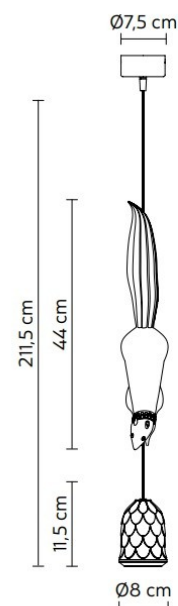

Matteo Ugolini's designs aim to excite the viewer and create emotion within a space. He does this by only designing products he 'truly likes' whilst also maintaining the minimalist white finish that allows for this Karman design to suit any interior. Perfect for hanging above a dining table or bedside, these Suspension lights look striking as an individual but also work well as a cluster. The Robin accessory can be maneuvered up and down the cable and can be positioned as you wish. The Sherwood e Robin Suspension is also available with multiple Robins or without any. This would give you the option of creating a playful cluster of different designs that would bring nature into your space. For more information about different options for this light, please [contact us](#).

PRODUCT SPECIFICATION

Light Source: 1 x max 40W E27 (excluded)

IP Code: 20

Dimming: Dimmable via mains phase dimming.

Dimensions: 11.5cm shade height
 Ø8cm shade
 44cm robin height
 211.5cm max drop
 Ø7.5cm ceiling canopy
 200cm cable length