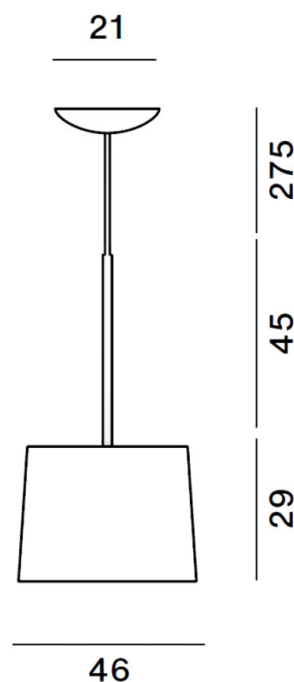

FOSCARINI

**Foscarini Twiggy Wood LED
Suspension**

LA10482

SOURCE: <https://www.davidvillagelighting.co.uk/product/Foscarini-Twiggy-Wood-LED-Suspension/10000256>

PRODUCT DESCRIPTION

Designer: Marc Sadler

**Foscarini Twiggy Wood LED
Suspension**

PRODUCT SPECIFICATION

- Light Source:** 28W, 2700K, 3840 Lumens
- IP Code:** 20
- Dimming:** Dimmable via Dali/Push to make dimming systems. Please consult your electrician, additional wiring may be required on site.
- Dimensions:** Shade: Ø46cm
Shade Height: 29cm
Rod Length: 45cm
Cable Length: 275cm
Ceiling Canopy: Ø21cm