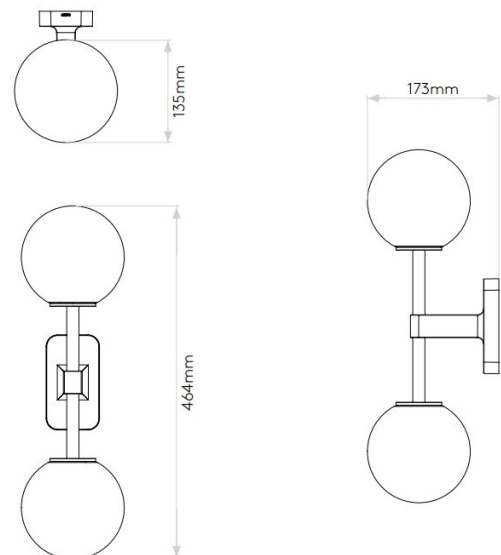

astro

Astro Tacoma Twin Wall Light

LA10474/T

SOURCE: <https://www.davidvillagelighting.co.uk/product/Astro-Tacoma-Twin-Wall-Light/10000235>

PRODUCT DESCRIPTION

Astro Tacoma Twin Wall Light

The Tacoma Twin wall light features two glass globe shaped shades mounted to a wall by a beautifully designed industrial style wall mount. The shades and wall mounts are all available in three different finishes. The mount is available in an antique brass, matt black and polished chrome finish, all of which add a touch of elegance to the overall design.

PRODUCT SPECIFICATION

Light Source: 2 x Max 3.5W G9 LED (Excluded)

IP Code: 44

Dimming: Dimmable via mains phase dimming.

Dimensions: Shade: Ø13.5cm
Height: 46.4cm
Depth: 17.3cm

For all sales and technical enquiries, please contact: