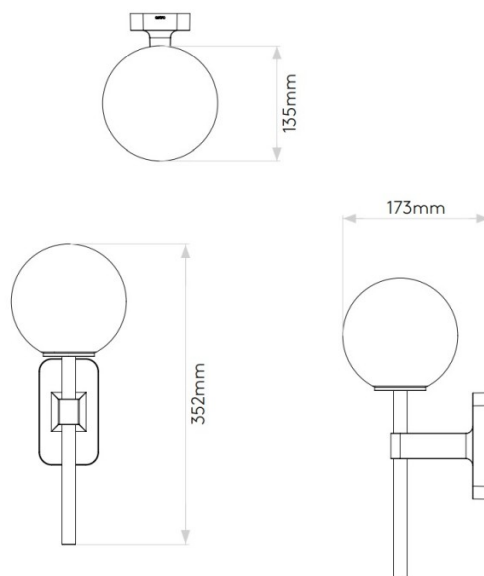

## PRODUCT SPECIFICATION

**Light Source:** 1 x Max 3W LED G9 (excluded)

**IP Code:** 44

**Dimming:** Dimmable via mains phase dimming.

**Dimensions:** Shade: Ø13.5cm  
Height: 35.2cm  
Depth: 17.3cm

For all sales and technical enquiries, please contact: