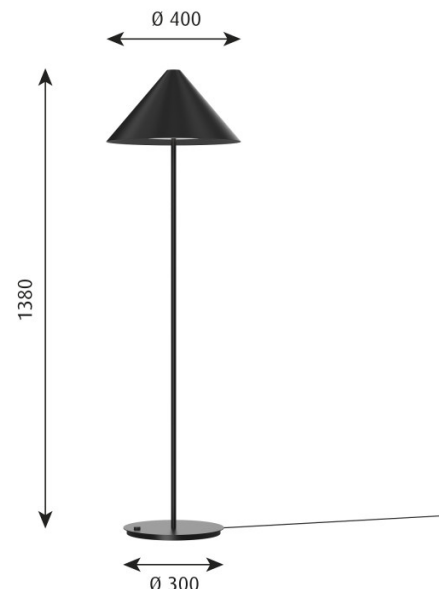

Please note, this product is subject to an Extended lead time. Please [contact us](#) for further information.

PRODUCT SPECIFICATION

Light Source: 8.5W, 3000K, 573 Lumens

IP Code: 20

Dimming: Integrated dimmer on product.

Dimensions: Ø40cm
Height: 138cm
Cable Length: 230cm

For all sales and technical enquiries, please contact:

+44 (0)114 263 4266

info@davidvillagelighting.co.uk

www.davidvillagelighting.co.uk