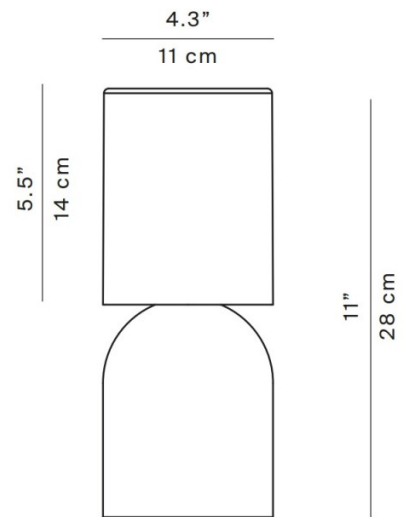

PRODUCT SPECIFICATION

Light Source: 6W, 2700K, 195 Lumens

IP Code: 54

Dimming: Integrated dimmer on product.

Dimensions: Height: 28cm
Shade: Ø11cm
Shade Height: 14cm

For all sales and technical enquiries, please contact: