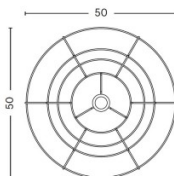

HAY Bonbon Pendant

LA10053/P

SOURCE: <https://www.davidvillagelighting.co.uk/product/hay-bonbon-pendant/10000201>

HAY

HAY Bonbon Shade Pendant Light

The HAY Bonbon Shade Pendant Light was designed by Ana Kraš after she created her own original technique of weaving wool and nylon to produce textured, one-of-a-kind pieces. Each Bonbon shade is handcrafted individually by weaving carefully selected yarn around a powder-coated steel frame resulting in individual lampshades that vary slightly in their appearance and surface aesthetic. This makes each and every Bonbon shade completely unique and cared for individually as they are painstakingly made by hand.

Each shade is powerfully decorative even when the blub is switched off which is why this shade has featured in exhibitions across the world. This design is a beautiful partnership between craftsmanship and originality, allowing you to have a hand crafted artwork in your home. This gives you the choice of using it as a decorative feature or using the cord, which is included, to illuminate the shade.

When illuminated, the Bonbon ceiling lamp gives off a soft ambient glow that is diffused through the woollen fabric shade. This pendant light is the perfect addition to any interior as it creates a calming atmosphere and softens any aesthetic.

Designer: Ana Kraš

IP Code: 20

Dimming: Dimmable via mains phase dimming

Dimensions:

Bonbon Shade 320

Ø32cm

38cm height

Bonbon Shade 380

Ø38cm

32cm height

Bonbon Shade 500

Ø50cm

46cm height

400cm cable length

Bonbon Shade 500