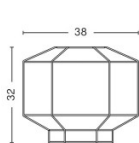

Designer: Ana Kraš

IP Code: 20

Dimming: Dimmable via mains phase dimming

Dimensions:

Bonbon Shade 320

Ø32cm

38cm height

Bonbon Shade 380

Ø38cm

32cm height

Bonbon Shade 500

Ø50cm

46cm height

400cm cable length

Bonbon Shade 320

Bonbon Shade 380