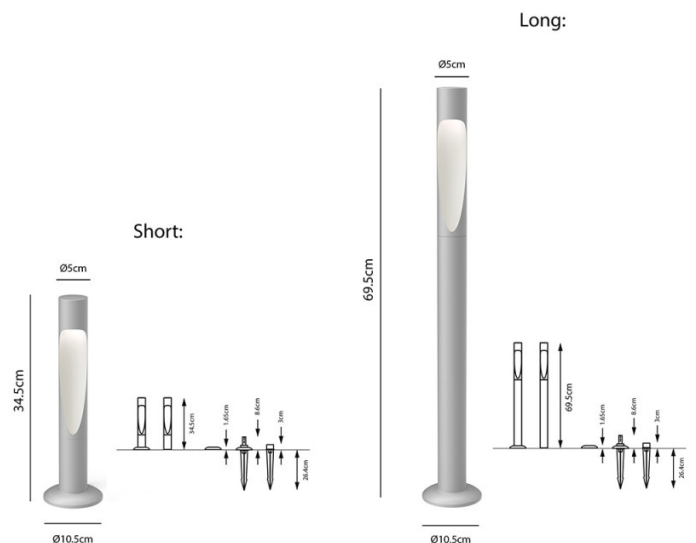

Louis Poulsen Flindt Garden Bollard LED Outdoor Light

The Flindt garden bollard is a downscaled version of the [Flindt Bollard](#) which was first developed in 2011. The design was created from a project that sought to light a park area next to the art hall Kunsthal Brænderigården, as an exhibition was being held there. After the design found success in the years following, Louis Poulsen, alongside Christian Flindt, developed it further to create a whole range.

The Flindt garden bollard light has an integrated LED light source which sits at the top, pointing downwards, reflecting off the gorgeous indent detail. The slimline nature and contemporary aesthetic make it a very stylish choice for outdoor areas, and it is available in a short or long size to suit your needs. The garden bollard comes in a corten or aluminium colour finish and will modernise any exterior whilst providing an effective glow.

PRODUCT SPECIFICATION

Light Source: 6.5W, 2700K, 252 Lumens

IP Code: 65

Dimming: Non-Dimmable.

Dimensions: Short:
 Ø5cm
 Height: 34.5cm
 Base: Ø10.5cm

Long:
 Ø5cm
 Height: 69.5cm
 Base: Ø10.5cm

For all sales and technical enquiries, please contact: