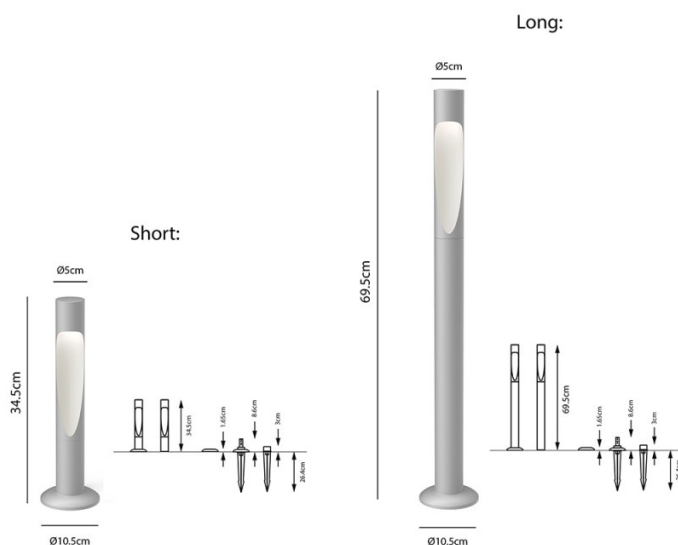

Louis Poulsen Flindt Garden Bollard LED Outdoor Light

The Flindt garden bollard is a downscaled version of the [Flindt Bollard](#) which was first developed in 2011. The design was created from a project that sought to light a park area next to the art hall Kunsthal Brænderigården, as an exhibition was being held there. After the design found success in the years following, Louis Poulsen, alongside Christian Flindt, developed it further to create a whole range.

The Flindt garden bollard light has an integrated LED light source which sits at the top, pointing downwards, reflecting off the gorgeous indent detail. The slimline nature and contemporary aesthetic make it a very stylish choice for outdoor areas, and it is available in a short or long size to suit your needs. The garden bollard comes in a corten or aluminium colour finish and will modernise any exterior whilst providing an effective glow.

PRODUCT SPECIFICATION

Light Source: 6.5W, 2700K, 252 Lumens

IP Code: 65

Dimming: Non-Dimmable.

Dimensions: Short:
 Ø5cm
 Height: 34.5cm
 Base: Ø10.5cm

Long:
 Ø5cm
 Height: 69.5cm
 Base: Ø10.5cm

For all sales and technical enquiries, please contact: