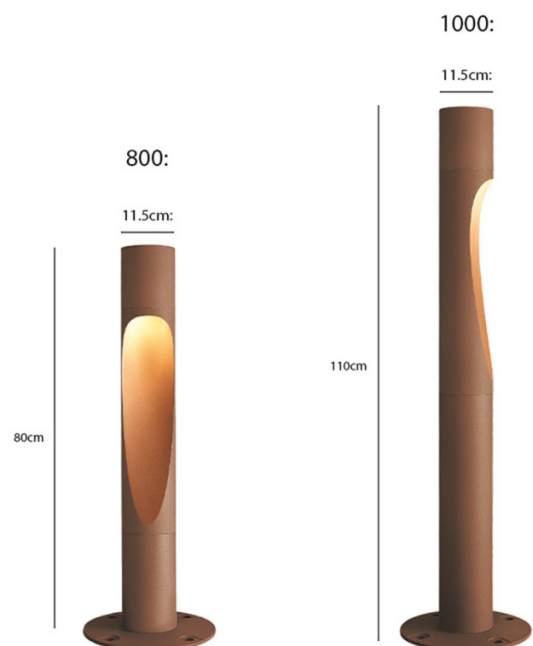

The Flindt outdoor bollard is characterised by a minimalist aesthetic, having straight lines with an integrated light source, which sits at the top. The light shines down and is highlighted by the stylish indent on the body, creating a warm and pleasant glow. Suitable for lighting paths, garden spaces, patios and more, the Flindt LED bollard comes in two sizes, two colours and can be installed into the ground with a variety of bases for different applications.

The Flindt LED outdoor bollard is also available with a 4000K colour temperature and night-time dimming function. To discuss further options and prices, please [contact us](#).

PRODUCT SPECIFICATION

Light Source: 12W, 3000K, 576 Lumens

IP Code: 65

Dimming: Non-Dimmable.

Dimensions: 800:
Ø11.5cm
Height: 80cm

1100
Ø11.5cm
Height: 110cm

For all sales and technical enquiries, please contact:

+44 (0)114 263 4266

info@davidvillagelighting.co.uk