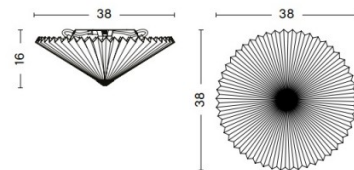

PRODUCT SPECIFICATION

Light Source: **380:** 2 x Max 8W E14 LED (Excluded)
500: 3 x Max 8W E14 LED (Excluded)

IP Code: 20

Dimming: Dimmable via mains phase dimming.

Dimensions: **380**

Height: 16cm
Width: 38cm
Depth: 38cm

500

Height: 20cm
Width: 50cm
Depth: 50cm

Matin Flush Mount 380