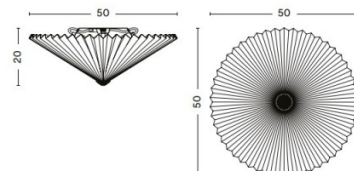

Matin Flush Mount 500