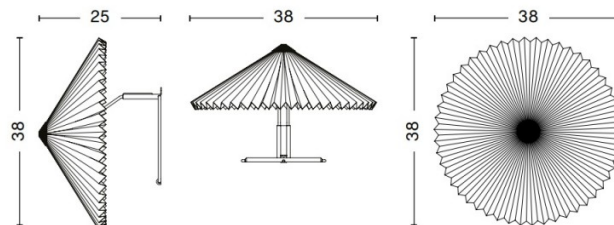

**PRODUCT SPECIFICATION**

**Light Source:** 5W, 2800K, 150 Lumens

**IP Code:** 20

**Dimming:** Inline dimmer included on cable.

**Dimensions:** **300**

Height: 30cm

Depth: 25cm

Width: 30cm

**380**

Height: 38cm

Depth: 25cm

Width: 38cm

Cable Length: 250cm

Matin Wall 300

Matin Wall 380

**For all sales and technical enquiries, please contact:**