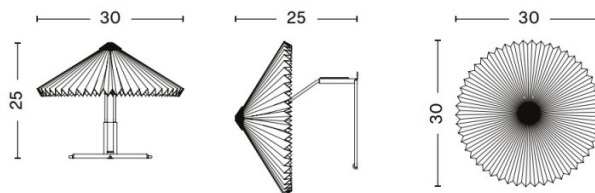

**PRODUCT SPECIFICATION**

**Light Source:** 5W, 2800K, 150 Lumens

**IP Code:** 20

**Dimming:** Inline dimmer included on cable.

**Dimensions:** **300**

Height: 30cm

Depth: 25cm

Width: 30cm

**380**

Height: 38cm

Depth: 25cm

Width: 38cm

Cable Length: 250cm

Matin Wall 300

Matin Wall 380

**For all sales and technical enquiries, please contact:**