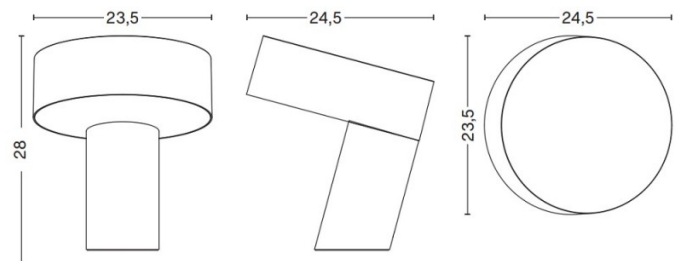

Due to the aluminium finish and satin wet spray, this statement table lamp has a smooth soft finish whilst also emphasising the bold design.

PRODUCT SPECIFICATION

Light Source: 1 x Max 15W E27 LED (Excluded)

IP Code: 20

Dimming: In-line dimmer included on cable.

Dimensions: Height: 28cm
Width: 23.5cm
Depth: 24.5cm

Cable Length: 200cm

For all sales and technical enquiries, please contact:

+44 (0)114 263 4266

info@davidvillagelighting.co.uk