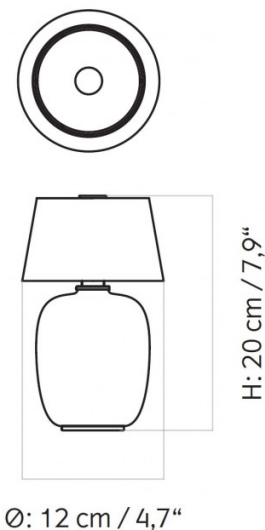

PRODUCT SPECIFICATION

Light Source: 1 x Max 1.5W G4-CR2 DIM (included)

IP Code: 20

Dimming: Integrated dimmer on the product.

Dimensions: Ø12cm
Height: 20cm
Charger Cable: 80cm

For all sales and technical enquiries, please contact: