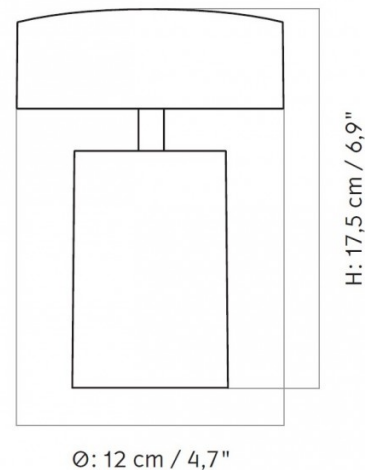

PRODUCT SPECIFICATION

Light Source: 1 x Max 1.5W G4-CR2 DIM (included)

IP Code: 44

Dimming: Integrated dimmer on the product.

Dimensions: Ø12cm
Height: 17.5cm
Charger Cable: 80cm

For all sales and technical enquiries, please contact: