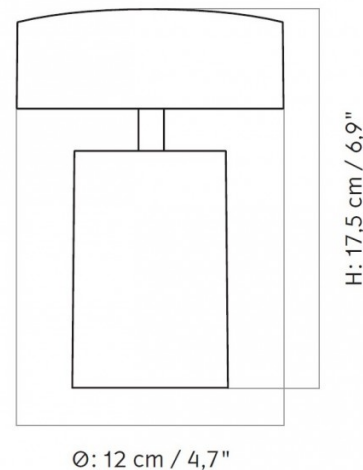

PRODUCT SPECIFICATION

Light Source: 1 x max 1.5W G4-CR2 DIM (included)

IP Code: 44

Dimming: Integrated dimmer on the product

Dimensions: Ø12cm
17.5cm
80cm charger cable

For all sales and technical enquiries, please contact: