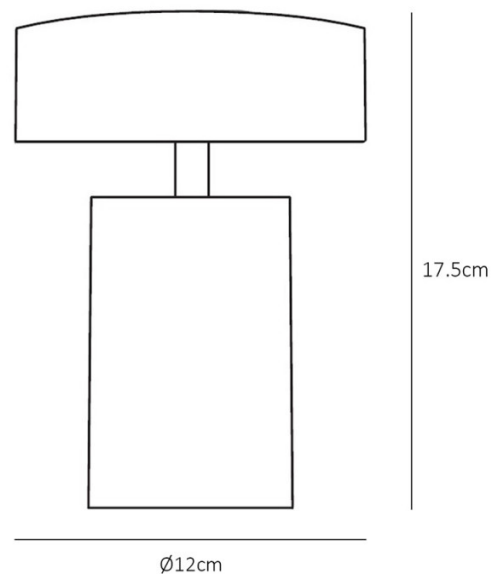

PRODUCT SPECIFICATION

Light Source: 1 x Max 1.5W G4-CR2 DIM (Included)

IP Code: 44

Dimming: Integrated dimmer on the product.

Dimensions: Ø12cm
Height: 17.5cm
Charger Cable: 80cm

For all sales and technical enquiries, please contact: