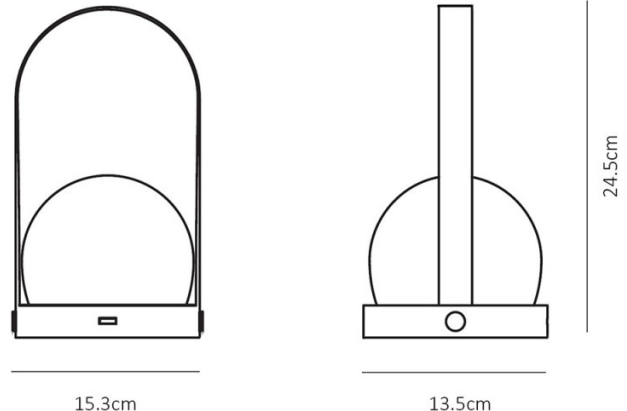

## PRODUCT SPECIFICATION

**Light Source:** 2.5W, 2700K, 250 Lumens

**IP Code:** 44

**Dimming:** Integrated dimmer included on product.

**Dimensions:** Height: 24.5cm  
Depth: 13.5cm  
Width: 15.3cm  
Charger Cable: 80cm