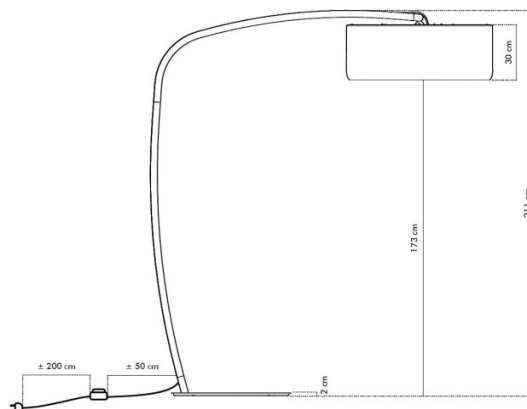

## PRODUCT SPECIFICATION

**Light Source:** 21W, 3000K, 1900 Lumens

**IP Code:** 20

**Dimming:** In line dimmer included on cable.

**Dimensions:** Shade: Ø80cm  
Height: 211cm  
Depth: 187cm  
Base: Ø65cm  
Cable Length: 250cm