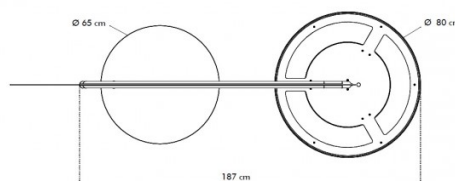

## PRODUCT SPECIFICATION

**Light Source:** 21W, 3000K, 1900 Lumens

**IP Code:** 20

**Dimming:** In line dimmer included on cable.

**Dimensions:** Shade: Ø80cm  
Height: 211cm  
Depth: 187cm  
Base: Ø65cm  
Cable Length: 250cm