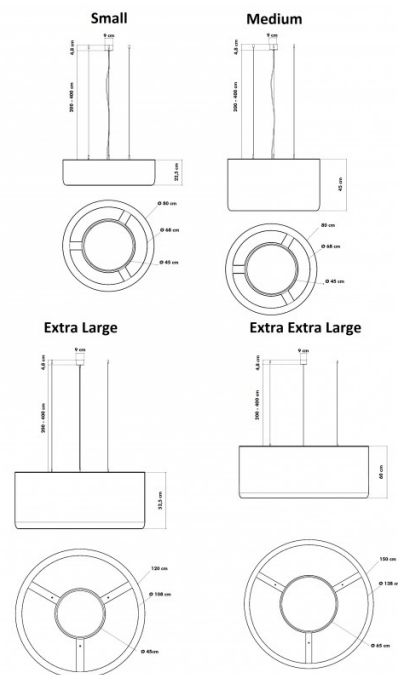

Light Source: **Small** - 29W, 3000K, 2545 Lumens
Medium - 29W, 3000K, 2545 Lumens
Extra Large - 29W, 3000K, 2545 Lumens
Extra Extra Large - 70W, 3000K, 6232 Lumens

IP Code: 20

Dimming: Dimmable via 1-10v dimming systems. Please consult your electrician, additional wiring may be required on site.

Dimensions: Small
Ø80cm
Height: 22.5cm

Medium
Ø80cm
Height: 45cm

Extra Large
Ø120cm
Height: 52.5cm

Extra Extra Large
Ø150cm
Height: 60cm

For all sales and technical enquiries, please contact:

+44 (0)114 263 4266