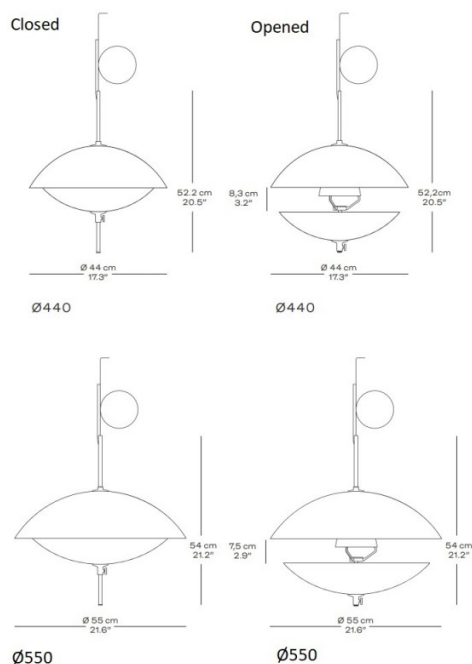

The shell-like shade is a delicately mouth-blown opal of glass which is individually made, meaning that each lamp is completely unique. This has come from the designer's belief in meaningful products with deep material understanding. The opal glass also creates a glare-free, ambient light, which is perfect for a dining room or office space. The unique sculptured form also includes stunning brushed brass fittings, which add a sense of elegance to the lamp, such as the brass canopy, which is included in the product.

This timeless pendant light opens and closes effortlessly to allow you to customise the lamp by directing and diffusing the light with ease. By loosening the brass knob at the bottom of the shade, the lower glass shade slowly lowers in your hands to reveal the light inside. The design excellence and skilled craftsmanship that go into each individual ceiling lamp define Fritz Hansen perfectly.

PRODUCT SPECIFICATION

Light Source: 1 x Max 60W E27 (Excluded)

IP Code: 20

Dimming: Dimmable via mains phase dimming.

Dimensions: Ø440:
Shade: Ø44cm
Height: 52.2cm

Ø550:
Shade: Ø55cm
Height: 54cm

Cable Length: 600cm