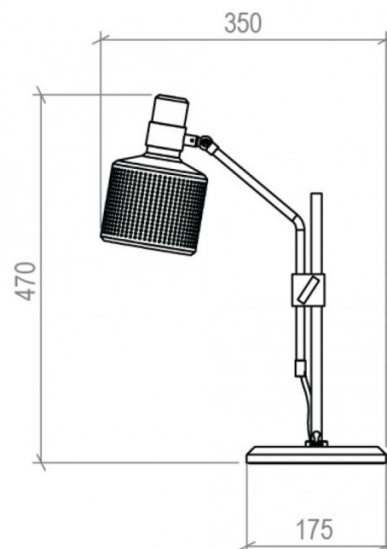

The Riddle Single table light is an elegant solution for a task/reading lamp, being particularly useful on desks. The lampshade is perforated and lined with fabric which means the light escapes outwards in a diffused manner as well as out of the bottom. The arm can rotate around 270° so you can cast a glow wherever you please and the table lamp is made from brushed brass for a refined and modern look.

The Riddle table lamp can be used in a wide variety of settings wherever you need a handy light. The table light features black details for a gorgeous colour combination and has a toggle switch on the base for quick ease of use.

PRODUCT SPECIFICATION

Light Source: 1 x Max 4W G9 LED (included)

IP Code: 20

Dimming: Integrated on/off switch on the product.

Dimensions: Height: 47cm
Depth: 35cm
Base: Ø17.5cm
Cable Length: 200cm

For all sales and technical enquiries, please contact: