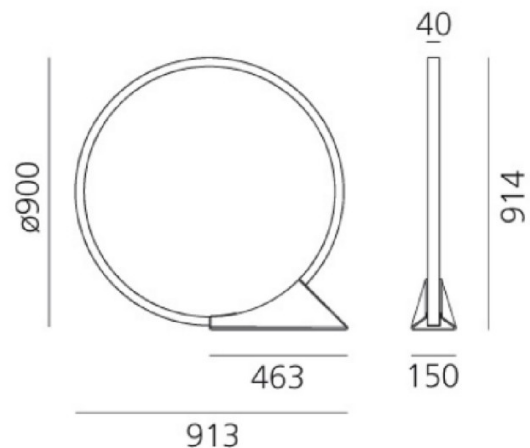

PRODUCT SPECIFICATION

Light Source: 43W, 3000K, 1830 lumens

IP Code: 67

Dimming: Non-dimmable

Dimensions: 91.4cm height
 Ø90cm
 15cm base width
 46.3cm base length

For all sales and technical enquiries, please contact: