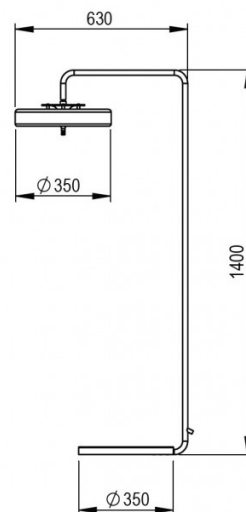

PRODUCT SPECIFICATION

Light Source: 3 x Max 4W G9 LED (included)

IP Code: 20

Dimming: In line on/off switch included on cable.

Dimensions: Shade: Ø35cm
Height: 140cm
Depth: 63cm
Base: Ø35cm
Cable Length: 200cm