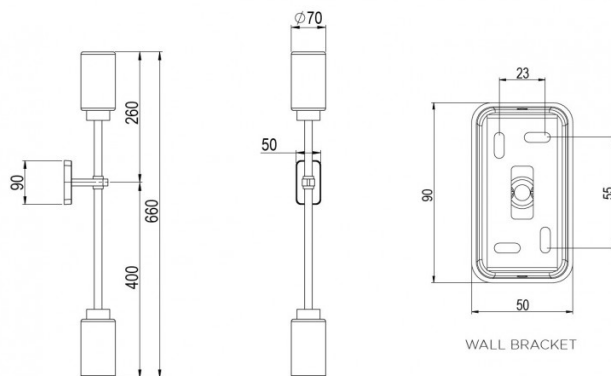

### Farol Single Wall Light by Bert Frank

The Farol Single wall lamp is part of the [Bert Frank Farol collection](#), a range that is defined by simplicity and elegance. The wall light is made up of a simple bronzed brass rod that holds a glass lampshade at each end. The cylindrical shades direct the light upward and downward, with the smoked glass exposing the light bulb and the opal glass concealing it, creating a diffused glow.

## PRODUCT SPECIFICATION

**Light Source:** 2 x Max 4W G9 LED (included)

**IP Code:** 20

**Dimming:** Dimmable via mains phase dimming.

**Dimensions:** Shade: Ø7cm  
Height: 66cm  
Wall Base Width: 5cm  
Wall Base Height: 9cm