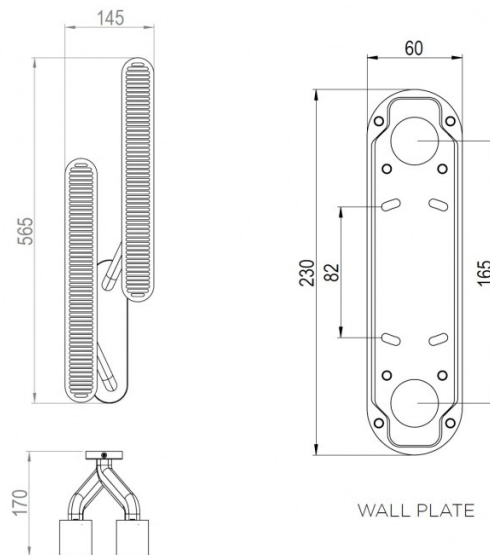

The Colt Double wall light has two lampshades that sit at angles from each other and have integrated LED light sources that are effective and long-lasting. You can choose between a left-hand or right-hand version to get the right orientation for your space and the wall light can easily be used alone or in multiple for a satisfying and ambient glow.

## PRODUCT SPECIFICATION

**Light Source:** 15.5W, 2700K

**IP Code:** 20

**Dimming:** Dimmable via mains phase dimming.

**Dimensions:** Height: 56.5cm  
Width: 14.5cm  
Depth: 17cm  
Wall Base Height: 23cm  
Wall Base Width: 6cm