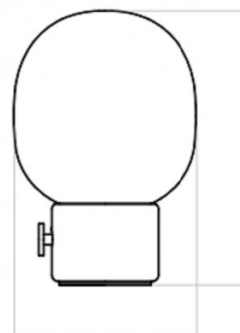

Whilst maintaining its elegant design, the Audo Copenhagen JWDA Portable Table Lamp also provides a warming glow for up to 10 hours when fully charged. The light charges through a concealed magnetic connector in the base which is an example of how sleek the minimalist design is. Audo Copenhagen describe their designs as 'each piece is produced with the assumption that it will get plenty of use'. This is clearly seen within the design of the JWDA Portable Table Lamp as it not only provides a simplistic striking look but also the freedom of flexibility as its portability allows the light to travel around a space with ease.

PRODUCT SPECIFICATION

Light Source: 1 x 1.5W G4 (included)

IP Code: 20

Dimming: Integrated dimmer on the product

Dimensions: 21.5cm height
Ø14.5cm
14.5cm width
80cm cable length

H: 21,5 cm / 8,5"

W: 14,5 cm / 5,7"