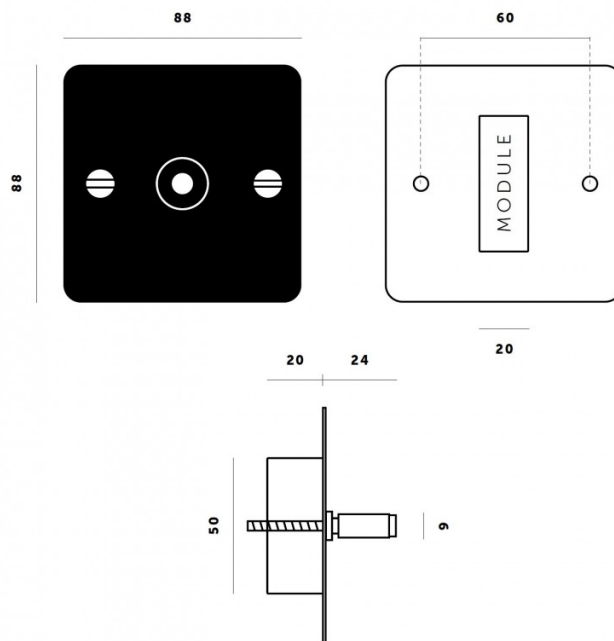

Buster + Punch 1G Toggle Switch

LA10430/1G

SOURCE: <https://www.davidvillagelighting.co.uk/product/Buster-Punch-1G-Toggle-Switch/10000114>

PRODUCT DESCRIPTION

1G Toggle Switch by Buster + Punch

The 1G toggle switch is a stunning choice for a mains on/off light switch. Created with the same design aesthetic as the rest of the Buster + Punch collection, this toggle switch can be used alongside many of their lighting products. The toggle arm is made from solid metal, steel or brass and has a cross knurl pattern for added elegance. Choose between 12 colour combinations for the right look in your space.

PRODUCT SPECIFICATION

Dimming: Single Switch, 2-way, 10AX, 240V

Dimensions: Toggle: Ø6mm
 Height: 8.8cm
 Width: 8.8cm
 Depth: 2.4cm

Recommended Back Box:
 1G square back box - 47mm depth

For all sales and technical enquiries, please contact: