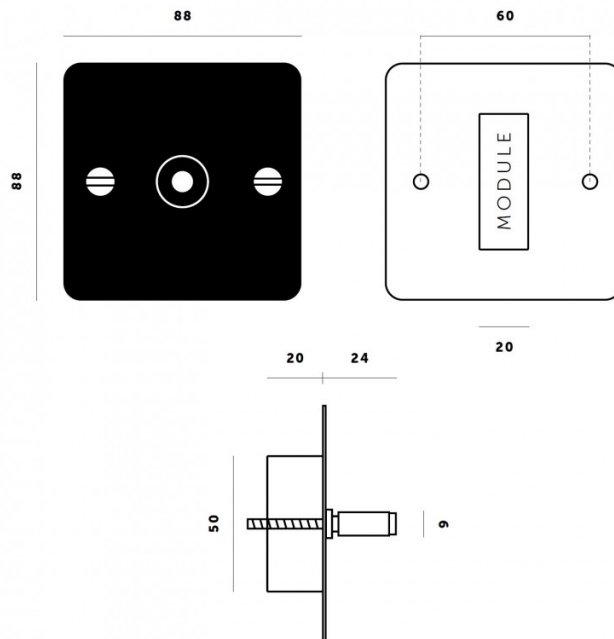

### 1G Toggle Switch by Buster + Punch

The 1G toggle switch is a stunning choice for a mains on/off light switch. Created with the same design aesthetic as the rest of the Buster + Punch collection, this toggle switch can be used alongside many of their lighting products. The toggle arm is made from solid metal, steel or brass and has a cross knurl pattern for added elegance. Choose between 12 colour combinations for the right look in your space.

## PRODUCT SPECIFICATION

**Dimming:** Single Switch, 2-way, 10AX, 240V

**Dimensions:** Toggle: Ø6mm  
 Height: 8.8cm  
 Width: 8.8cm  
 Depth: 2.4cm

**Recommended Back Box:**  
 1G square back box - 47mm depth