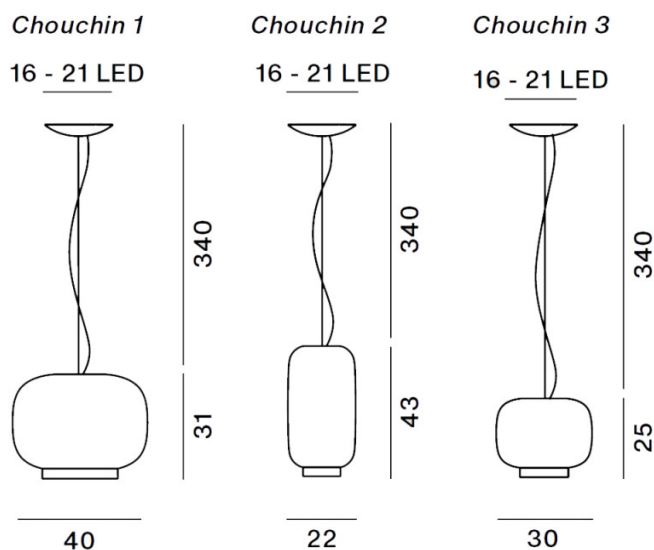

The Chouchin Bianco pendant lamp comes in 3 versions, the Chouchin 1, Chouchin 2 and Chouchin 3 which all have their own unique shape and size. You can use alone in smaller rooms or in multiple for larger spaces for an even more effective illumination. You can also create variety by mixing and matching the various versions to create wondrous clusters that draw the eye. Suitable for homes, commercial settings and offices.

The Foscarini Chouchin Bianco Pendant is also available with an integrated LED light source. Please [contact us](#) for more information and pricing.

PRODUCT SPECIFICATION

Light Source: 1 x Max 21W E27 LED (included)

IP Code: 20

Dimming: Dimmable via Triac dimming.

Dimensions: **Chouchin 1:** Ø40cm, Height: 31cm

Chouchin 2: Ø22cm, Height: 43cm

Chouchin 3: Ø30cm, Height: 25cm

Cable Length: 340cm

For all sales and technical enquiries, please contact: