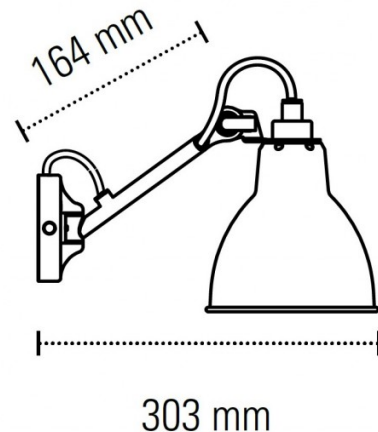

The Lampe Gras 104 wall lamp is a small fixture, perfect for tiny spaces and applications, providing needed illumination and a warm ambience. The wall light comes with a subtle black structure and the choice between 9 shade colours which all bring a unique aesthetic to any setting. The wall lamp can also move side to side due to a pivot on the wall base and the shade can move up and down to direct the light where you need. The Lampe Gras 104 Wall Light is available as a singular pack or a duo pack - providing a set of 2 lights, perfect for your bedside.

PRODUCT SPECIFICATION

Light Source: 1 x max 15W E14 LED (excluded)

IP Code: 20

Dimming: Dimmable via mains phase dimming

Dimensions: Ø15.3cm shade
16.4cm arm length
30.3cm depth
Ø9.5cm wall base

For all sales and technical enquiries, please contact: