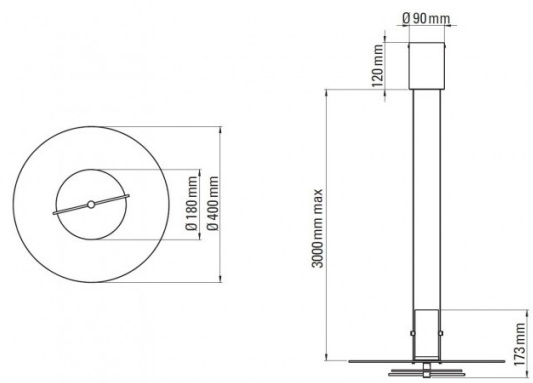

PRODUCT SPECIFICATION

- Light Source:** 2 x max 10W GU5.3 (excluded)
- IP Code:** 20
- Dimming:** Dimmable via Triac dimming
- Dimensions:**
 - Ø18cm inner circle
 - Ø40cm outer circle
 - 17.3cm shade height
 - Ø9cm ceiling canopy
 - 12cm ceiling canopy height
 - 300cm max. cable length