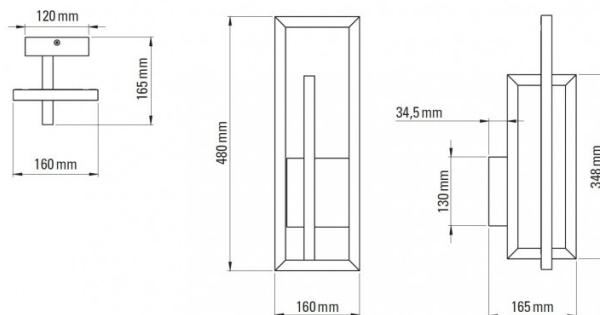

DCW éditions Borely LED Wall Light

LA10412

SOURCE: <https://www.davidvillagelighting.co.uk/product/DCW-ditions-Borely-LED-Wall-Light/10000066>

PRODUCT DESCRIPTION

DCW éditions Borely LED Wall Light

The DCW éditions Borely wall light was designed by Éric Gizard, who combines modernity and tradition in his creations. Made from brass and steel, this wall lamp is made up of three distinct parts, which work together to create a dynamic and graphic aesthetic. The integrated LED source reflects off the back, creating a diffused glow that spreads across the light and the wall.

PRODUCT SPECIFICATION

Light Source: 8W, 2700K, 800 Lumens

IP Code: 20

Dimming: Dimmable via Triac dimming.

Dimensions: Width: 16cm
Larger Rectangle Height: 48cm
Smaller Rectangle Height: 34.8cm
Depth: 16.5cm
Wall Base Width: 12cm
Wall Base Height: 13cm